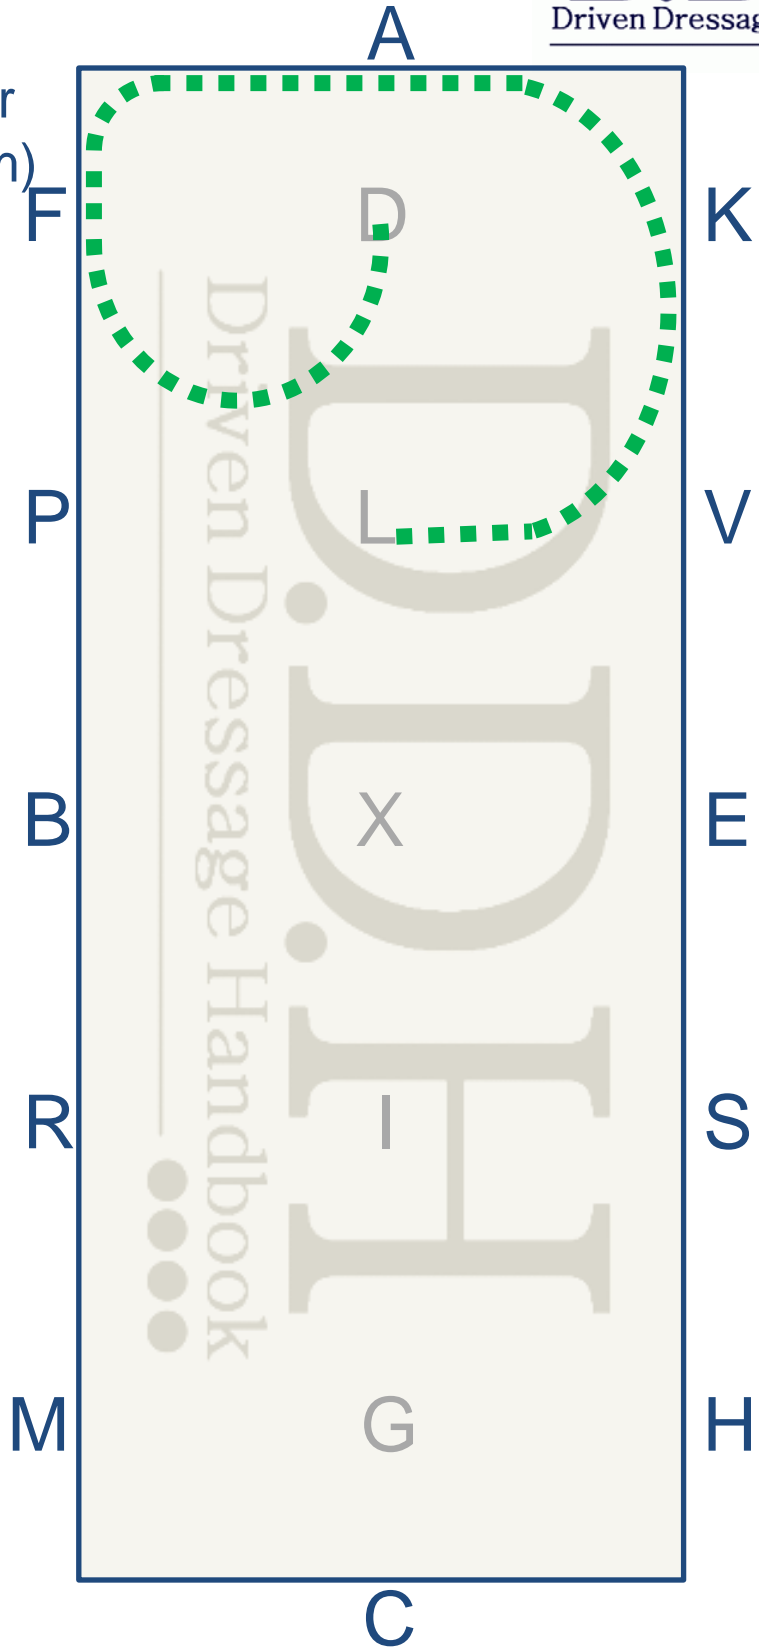

# D-S Diagonal Yield in Working Trot

*Horse parallel to Center line, crossing legs diagonally, right hind direction left front together, with slight flexion to the inside (right)*

**K-A-D** Working Trot

**D-R** Diagonal Yield in Working Trot

*Horse parallel to Center line, crossing legs diagonally, left hind direction right front together, with slight flexion to the inside (left)*

**P-F** Collected Trot

**F-D** Half 20m circle right

**D** Working Canter right

**D-F** Half circle 20m

**F-A** Working Canter

**A-L** Loop 30m (15m)

L Collected Trot  
L-X Loop 20m (15m) left

**X** Halt 8 seconds  
Driver on Center line

I Collected Canter left

I-C Loop 30m (25m) left

C-H Collected Canter

H-X-F Extended Canter

F-A-K Working Trot

K-E Extended Trot

E-X Collected Trot

X Halt, Driver in center line