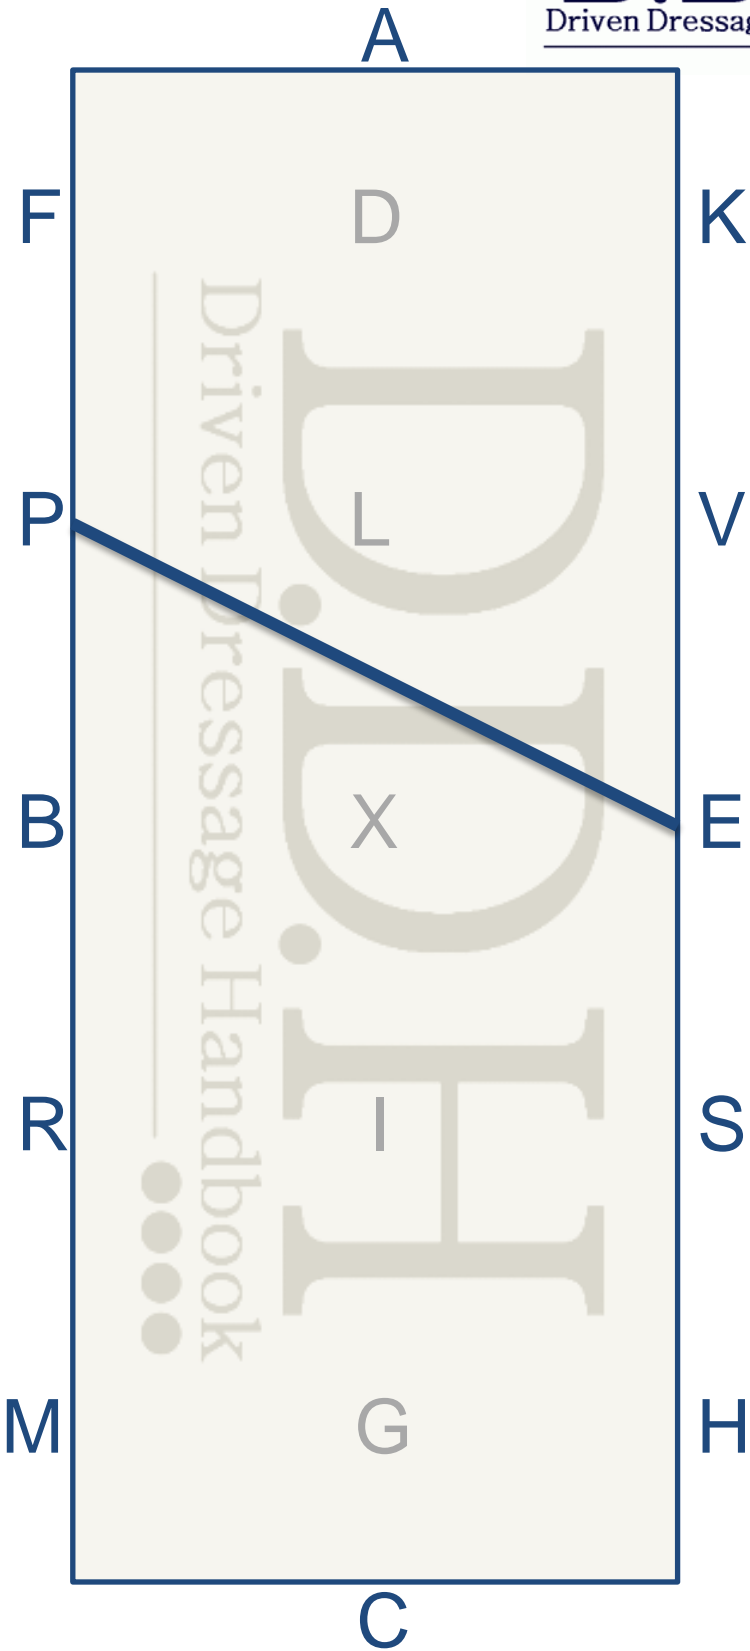

**X-B** Followed by  
Half circle right  
reins in one hand

**B-F** Extended Trot  
reins in one hand

**F-A-D** Working trot  
reins at will

1 HAND

AT WILL

# D-S Diagonal Yield in Working Trot

*Horse parallel to Center line, crossing legs diagonally, right hind direction left front together, with slight flexion to the inside (right)*

**K-A-D** Working Trot

**D-R** Diagonal Yield in Working Trot

*Horse parallel to Center line, crossing legs diagonally, left hind direction right front together, with slight flexion to the inside (left)*

**P-F** Collected Trot