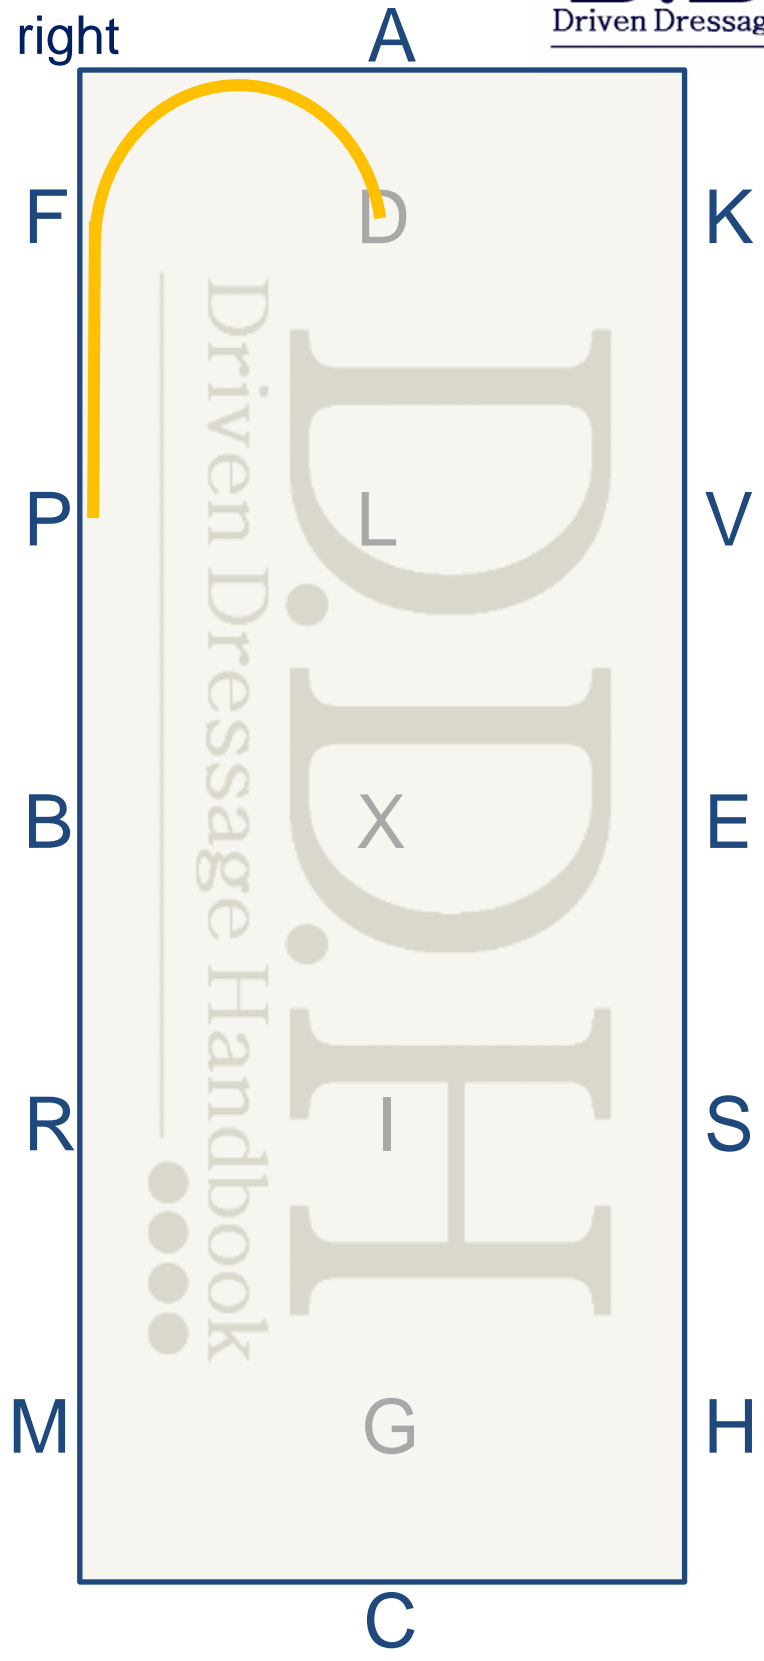

P-F Collected Trot

F-D Half 20m circle right