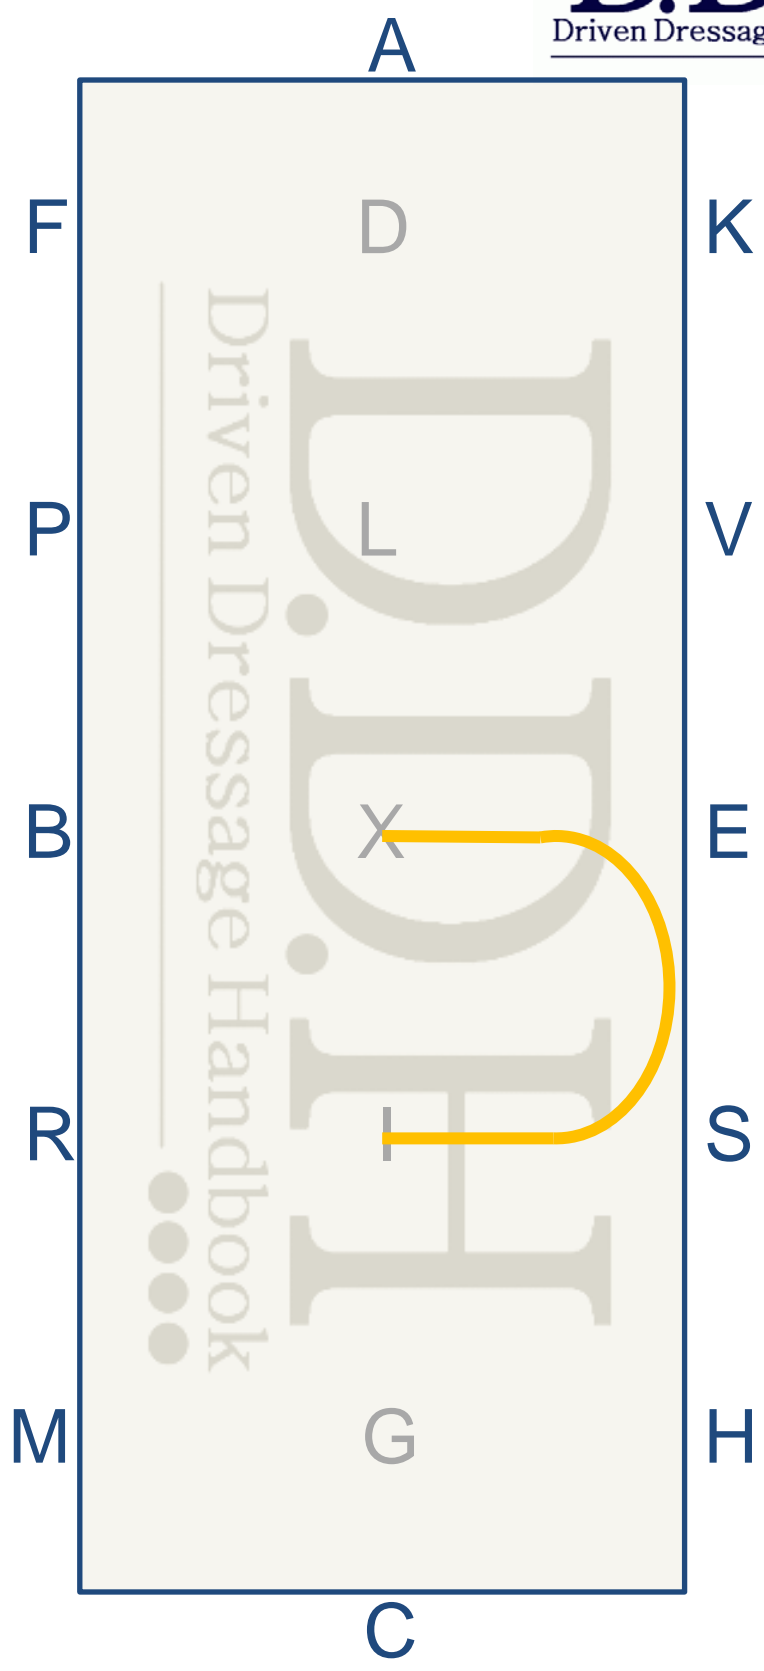

# D-S Diagonal Yield in Working Trot

*Horse parallel to Center line, crossing legs diagonally, right hind direction left front together, with slight flexion to the inside (right)*

**K-A-D** Working Trot

**D-R** Diagonal Yield in Working Trot

*Horse parallel to Center line, crossing legs diagonally, left hind direction right front together, with slight flexion to the inside (left)*

**P-F** Collected Trot

**F-D** Half 20m circle right

**D** Working Canter right

**D-F** Half circle 20m

**F-A** Working Canter

**A-L** Loop 30m (15m)

L Collected Trot  
L-X Loop 20m (15m) left

**X** Halt 8 seconds  
Driver on Center line