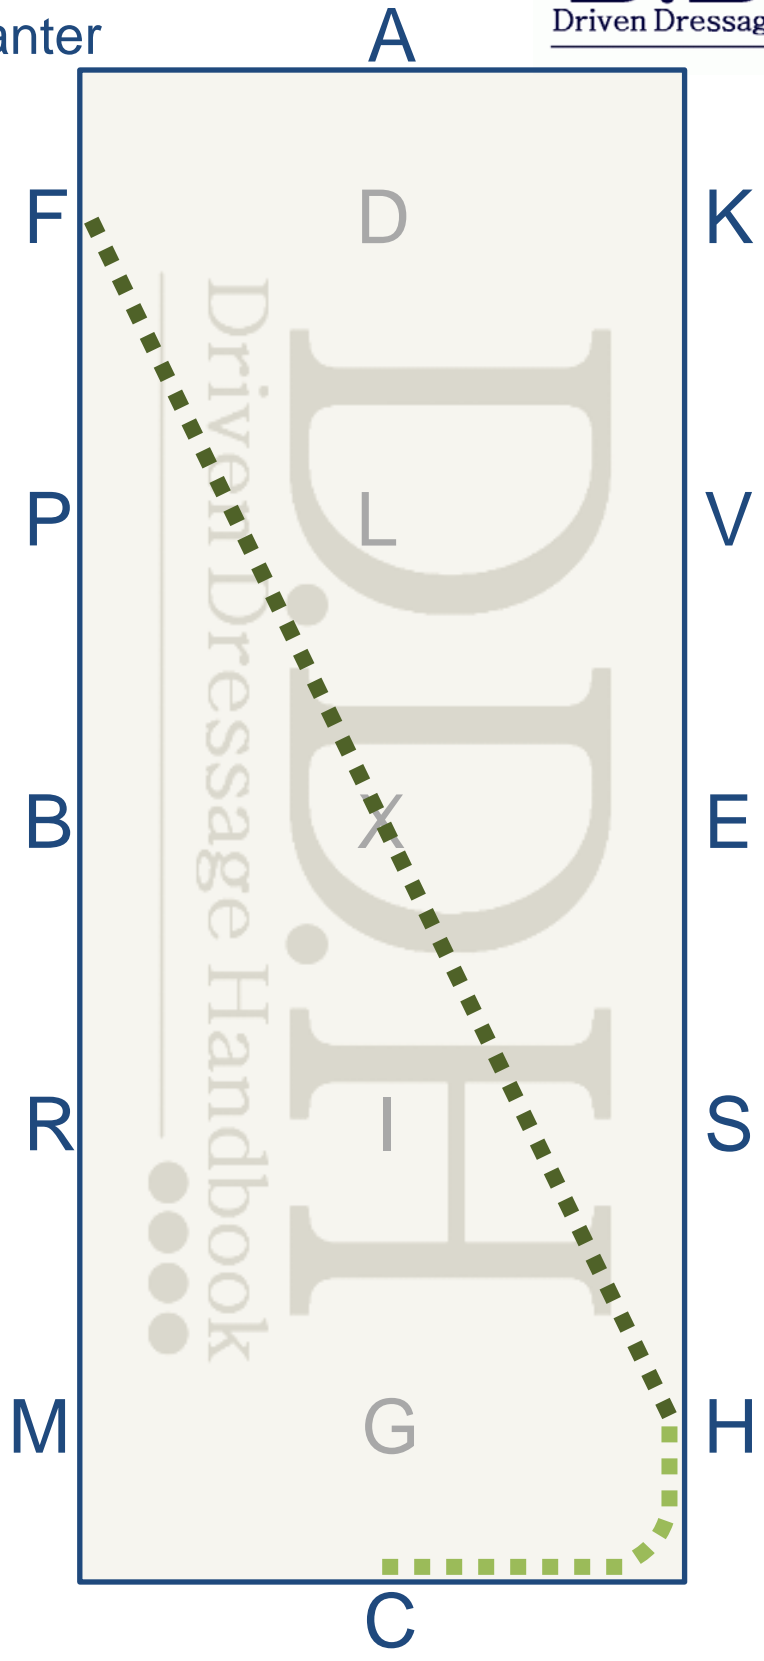

# D-S Diagonal Yield in Working Trot

*Horse parallel to Center line, crossing legs diagonally, right hind direction left front together, with slight flexion to the inside (right)*

**K-A-D** Working Trot

**D-R** Diagonal Yield in Working Trot

*Horse parallel to Center line, crossing legs diagonally, left hind direction right front together, with slight flexion to the inside (left)*

**P-F** Collected Trot

**F-D** Half 20m circle right

**D** Working Canter right

**D-F** Half circle 20m

**F-A** Working Canter

**A-L** Loop 30m (15m)

L Collected Trot  
L-X Loop 20m (15m) left

**X** Halt 8 seconds  
Driver on Center line

I Collected Canter left

I-C Loop 30m (25m) left

C-H Collected Canter

H-X-F Extended Canter

F-A-K Working Trot

K-E Extended Trot

E-X Collected Trot

X Halt, Driver in center line