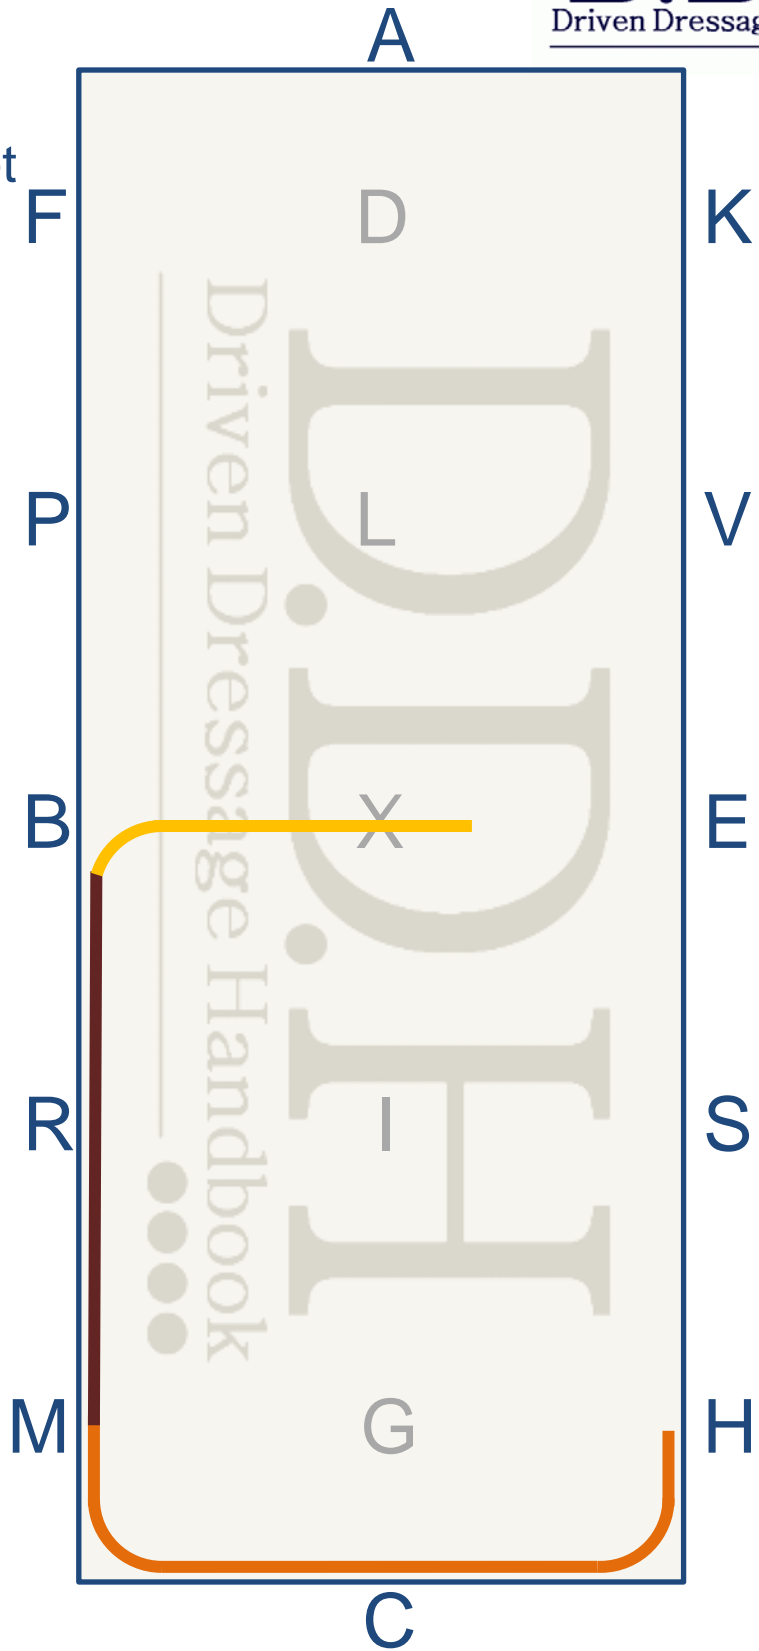

**D-R** Diagonal Yield in Working Trot

*Horse parallel to Center line, crossing legs diagonally, left hind direction right front together, with slight flexion to the inside (left)*

**P-F** Collected Trot

I Collected Canter left

I-C Loop 30m (25m) left

C-H Collected Canter

H-X-F Extended Canter

F-A-K Working Trot

K-E Extended Trot

E-X Collected Trot

X Halt, Driver in center line

X Rein back 6 steps

**X-B** Collected Trot

**B-M** Extended Trot

**M-C-H** Working Trot

**H-E** 10m deviation, reins in one hand  
*(clearly visible one hand)*

E Collected Trot

E-K 20m (15m) deviation  
reins in one hand