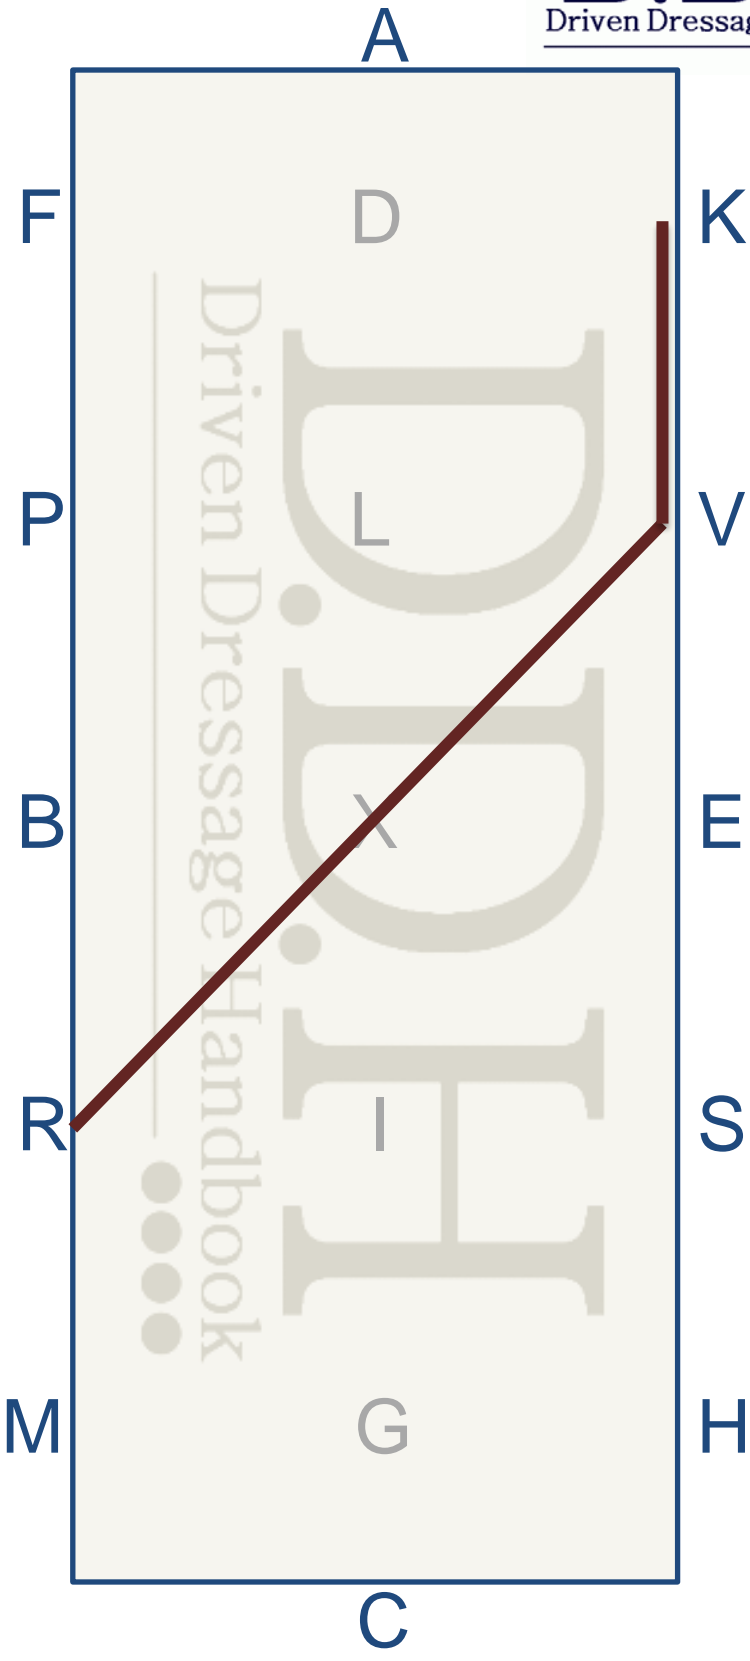

## Horse & Pony Single

*Arena 100m x 40m (or 80m x 40m)*

The authors and publisher of the **D.D.H.** have used their best efforts to prepare this handbook for Driven Dressage.

As far as the authors and publisher are aware, the data and information it contains correspond to the correctness, albeit with it is unable to assume any liability for its accuracy and completeness.

**X-B** Followed by  
Half circle right  
reins in one hand

**B-F** Extended Trot  
reins in one hand

**F-A-D** Working trot  
reins at will

1 HAND

AT WILL

# D-S Diagonal Yield in Working Trot

*Horse parallel to Center line, crossing legs diagonally, right hind direction left front together, with slight flexion to the inside (right)*

**K-A-D** Working Trot

**D-R** Diagonal Yield in Working Trot

*Horse parallel to Center line, crossing legs diagonally, left hind direction right front together, with slight flexion to the inside (left)*

**P-F** Collected Trot