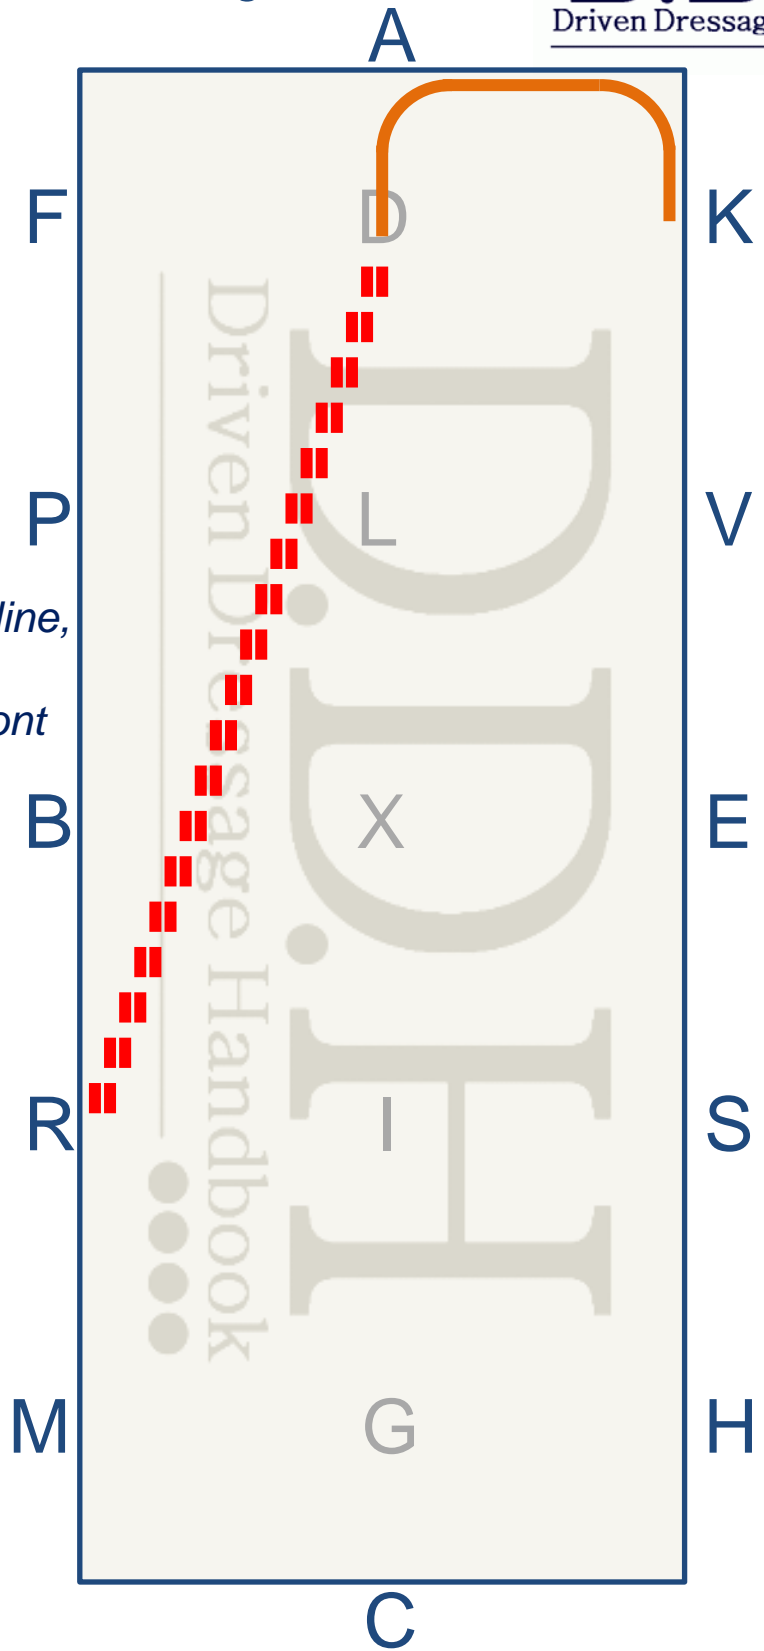

**X-B** Followed by  
Half circle right  
reins in one hand

**B-F** Extended Trot  
reins in one hand

**F-A-D** Working trot  
reins at will

1 HAND

AT WILL

# D-S Diagonal Yield in Working Trot

*Horse parallel to Center line, crossing legs diagonally, right hind direction left front together, with slight flexion to the inside (right)*

**K-A-D** Working Trot

**D-R** Diagonal Yield in Working Trot

*Horse parallel to Center line, crossing legs diagonally, left hind direction right front together, with slight flexion to the inside (left)*

**P-F** Collected Trot