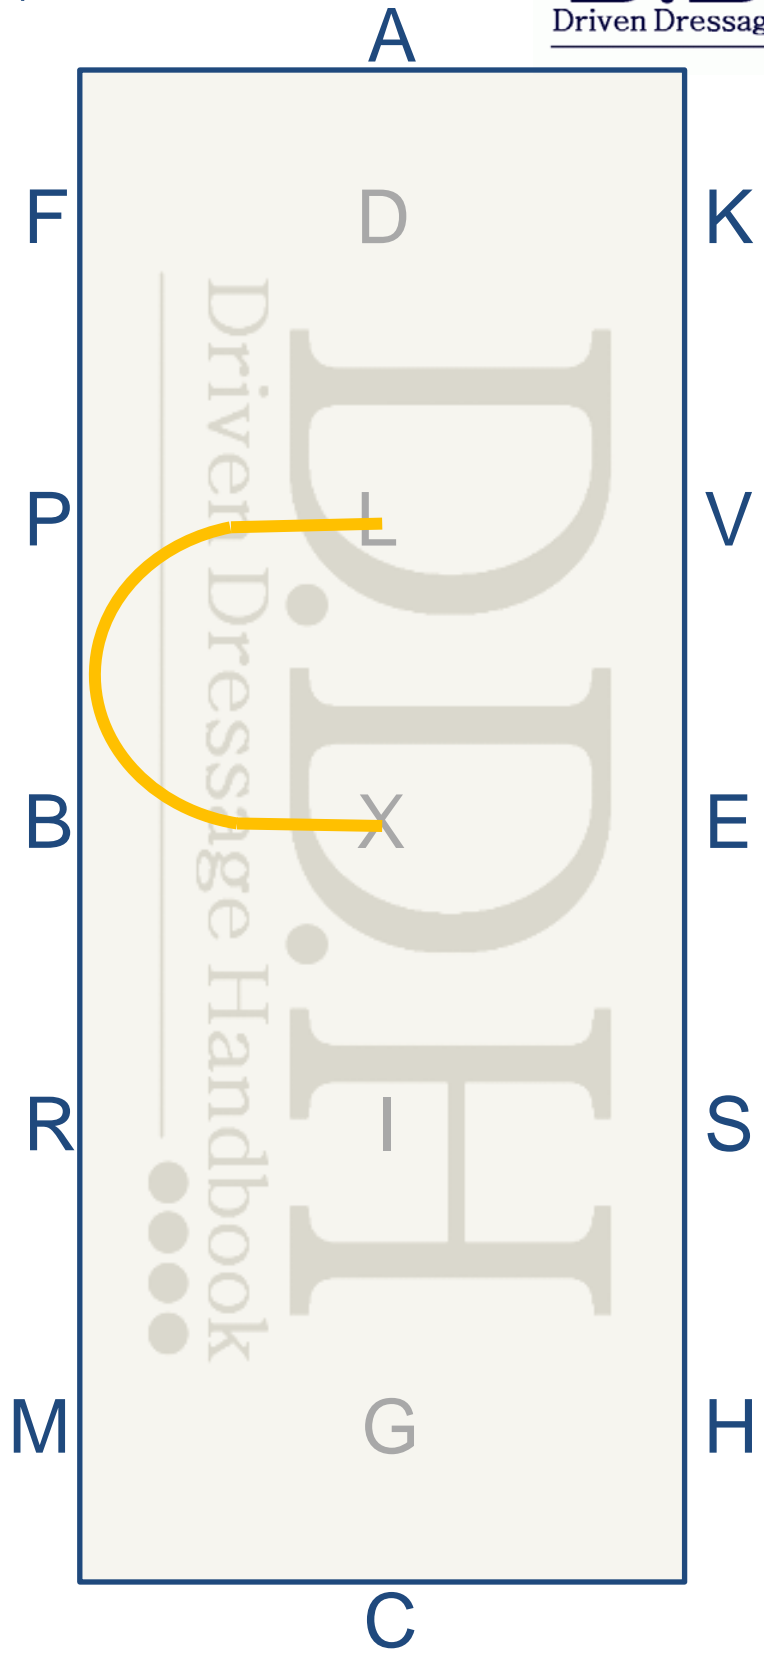

# D-S Diagonal Yield in Working Trot

*Horse parallel to Center line, crossing legs diagonally, right hind direction left front together, with slight flexion to the inside (right)*

**K-A-D** Working Trot

**D-R** Diagonal Yield in Working Trot

*Horse parallel to Center line, crossing legs diagonally, left hind direction right front together, with slight flexion to the inside (left)*

**P-F** Collected Trot

**F-D** Half 20m circle right

**D** Working Canter right

**D-F** Half circle 20m

**F-A** Working Canter

**A-L** Loop 30m (15m)

L Collected Trot  
L-X Loop 20m (15m) left

**X** Halt 8 seconds  
Driver on Center line