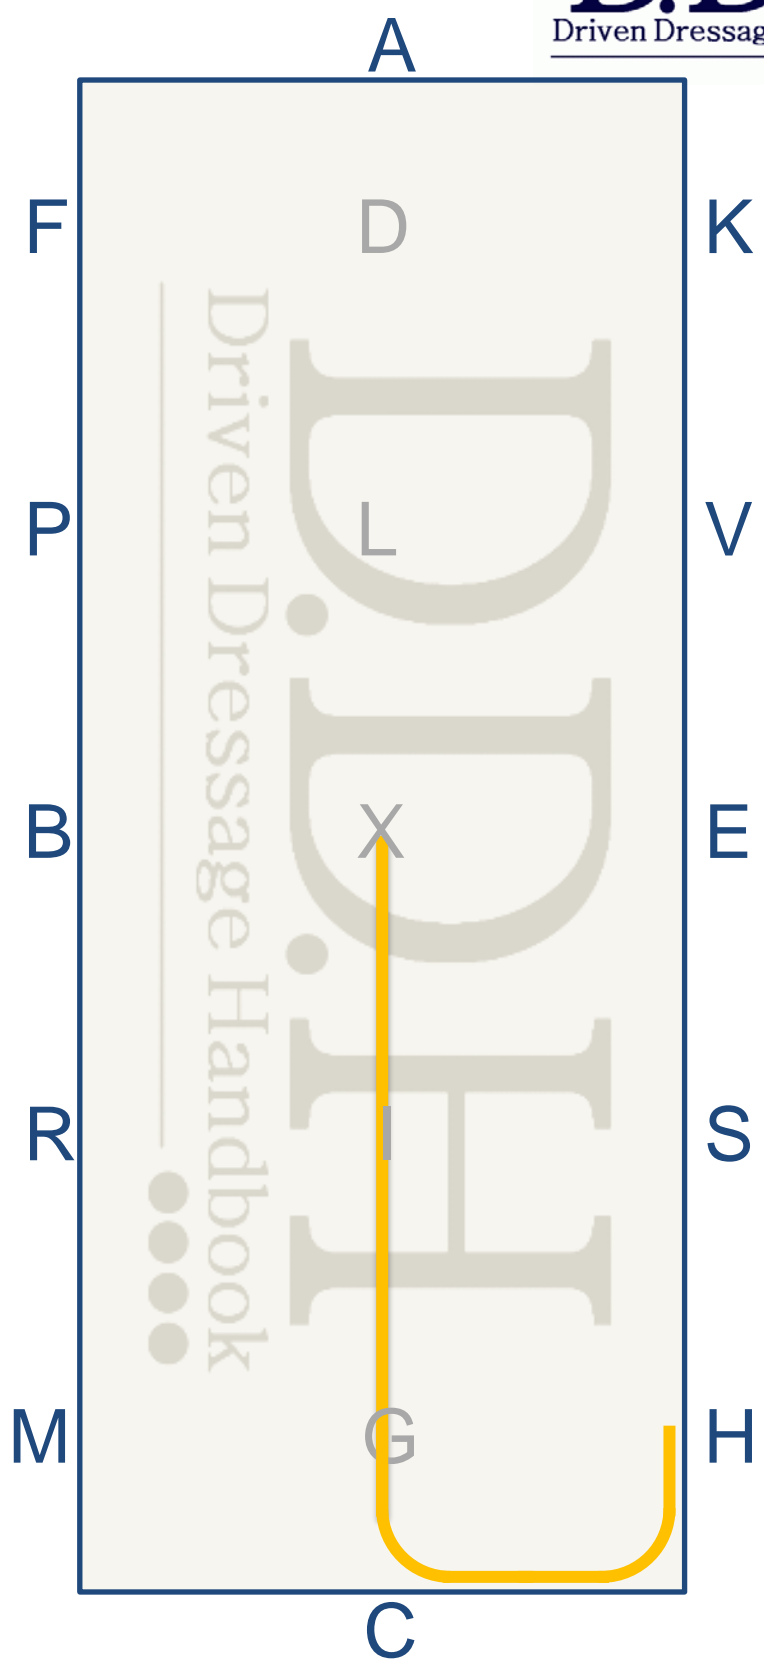

January 2015

A-X Enter at Working Trot

X Halt Salute

1

FEI Driven Dressage - Test 3\* B Horse & Pony Single Test 3\*B HP1

**E-X** Collected Trot  
Half circle left  
reins in one hand  
*(clearly visible one hand)*

**X-B** Followed by  
Half circle right  
reins in one hand

**B-F** Extended Trot  
reins in one hand

**F-A-D** Working trot  
reins at will

1 HAND

AT WILL

# D-S Diagonal Yield in Working Trot

*Horse parallel to Center line, crossing legs diagonally, right hind direction left front together, with slight flexion to the inside (right)*

**K-A-D** Working Trot

**D-R** Diagonal Yield in Working Trot

*Horse parallel to Center line, crossing legs diagonally, left hind direction right front together, with slight flexion to the inside (left)*

**P-F** Collected Trot