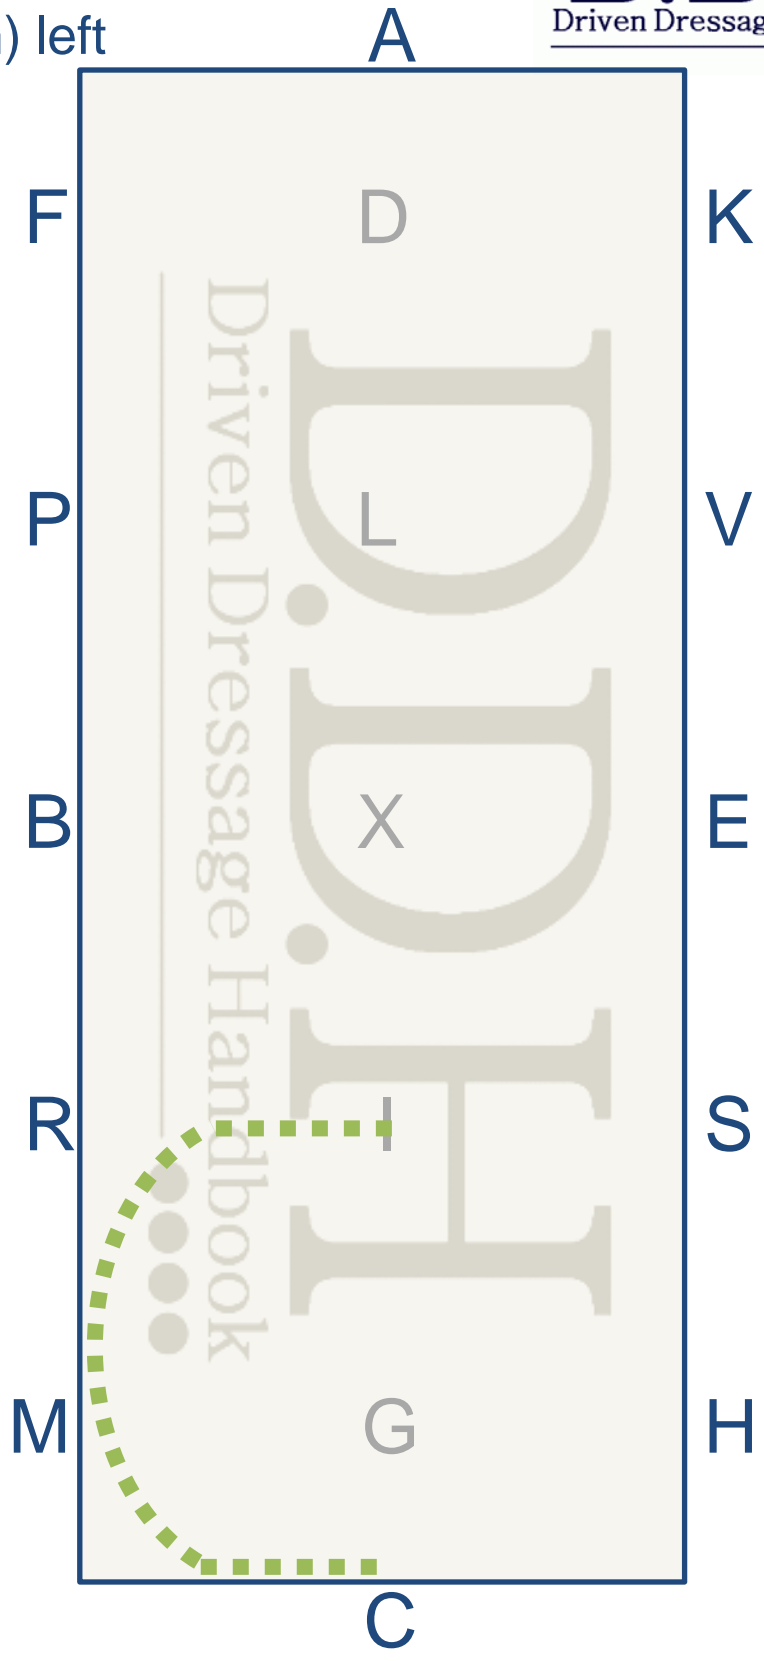

# D-S Diagonal Yield in Working Trot

*Horse parallel to Center line, crossing legs diagonally, right hind direction left front together, with slight flexion to the inside (right)*

**K-A-D** Working Trot

**D-R** Diagonal Yield in Working Trot

*Horse parallel to Center line, crossing legs diagonally, left hind direction right front together, with slight flexion to the inside (left)*

**P-F** Collected Trot

**F-D** Half 20m circle right

**D** Working Canter right

**D-F** Half circle 20m

**F-A** Working Canter

**A-L** Loop 30m (15m)

L Collected Trot  
L-X Loop 20m (15m) left

**X** Halt 8 seconds  
Driver on Center line

I Collected Canter left

I-C Loop 30m (25m) left

C-H Collected Canter

H-X-F Extended Canter

F-A-K Working Trot

K-E Extended Trot

E-X Collected Trot

X Halt, Driver in center line