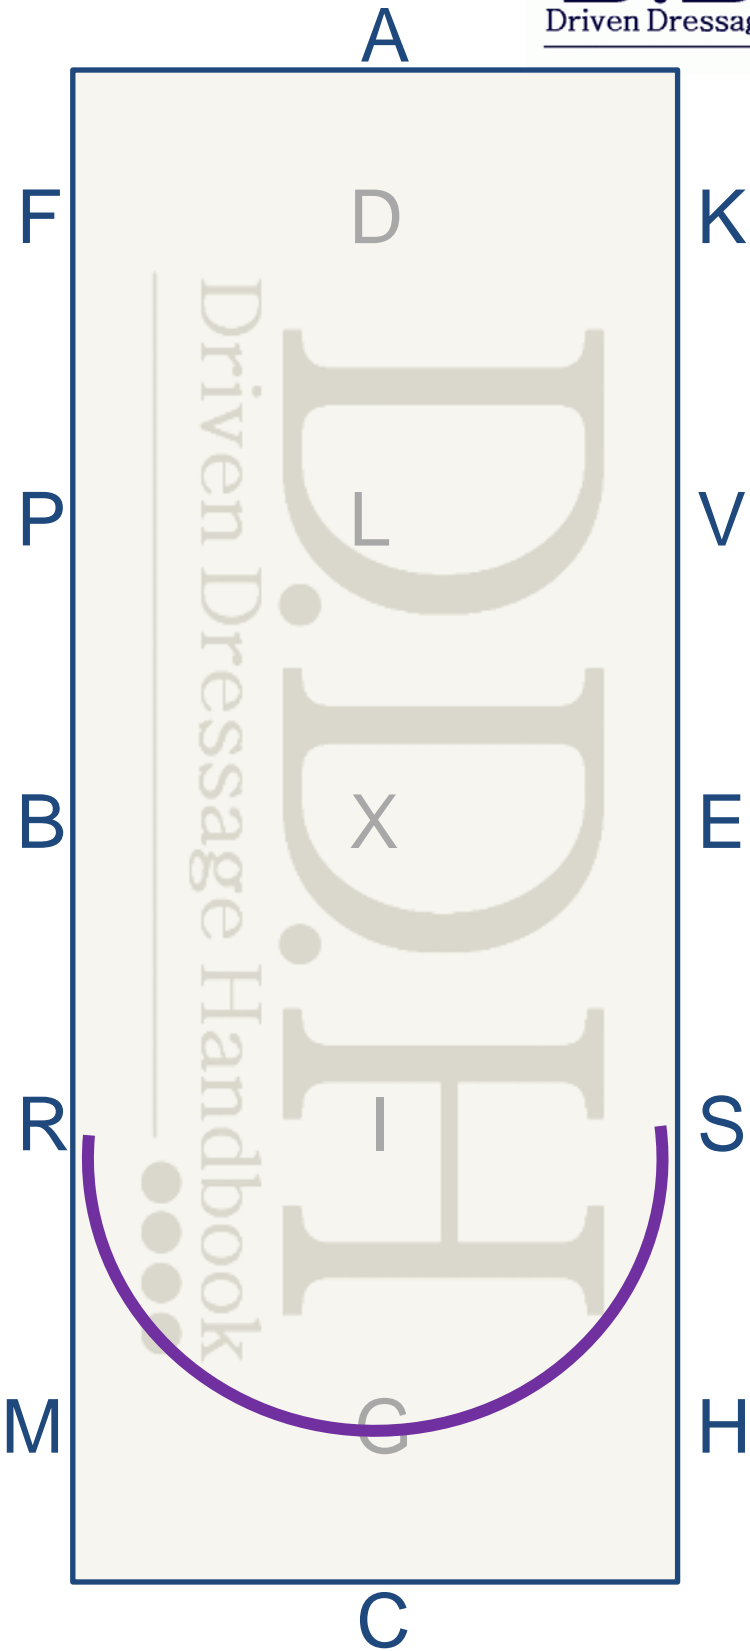

**X-B** Followed by  
Half circle right  
reins in one hand

**B-F** Extended Trot  
reins in one hand

**F-A-D** Working trot  
reins at will

1 HAND

AT WILL

# D-S Diagonal Yield in Working Trot

*Horse parallel to Center line, crossing legs diagonally, right hind direction left front together, with slight flexion to the inside (right)*

**K-A-D** Working Trot

**D-R** Diagonal Yield in Working Trot

*Horse parallel to Center line, crossing legs diagonally, left hind direction right front together, with slight flexion to the inside (left)*

**P-F** Collected Trot