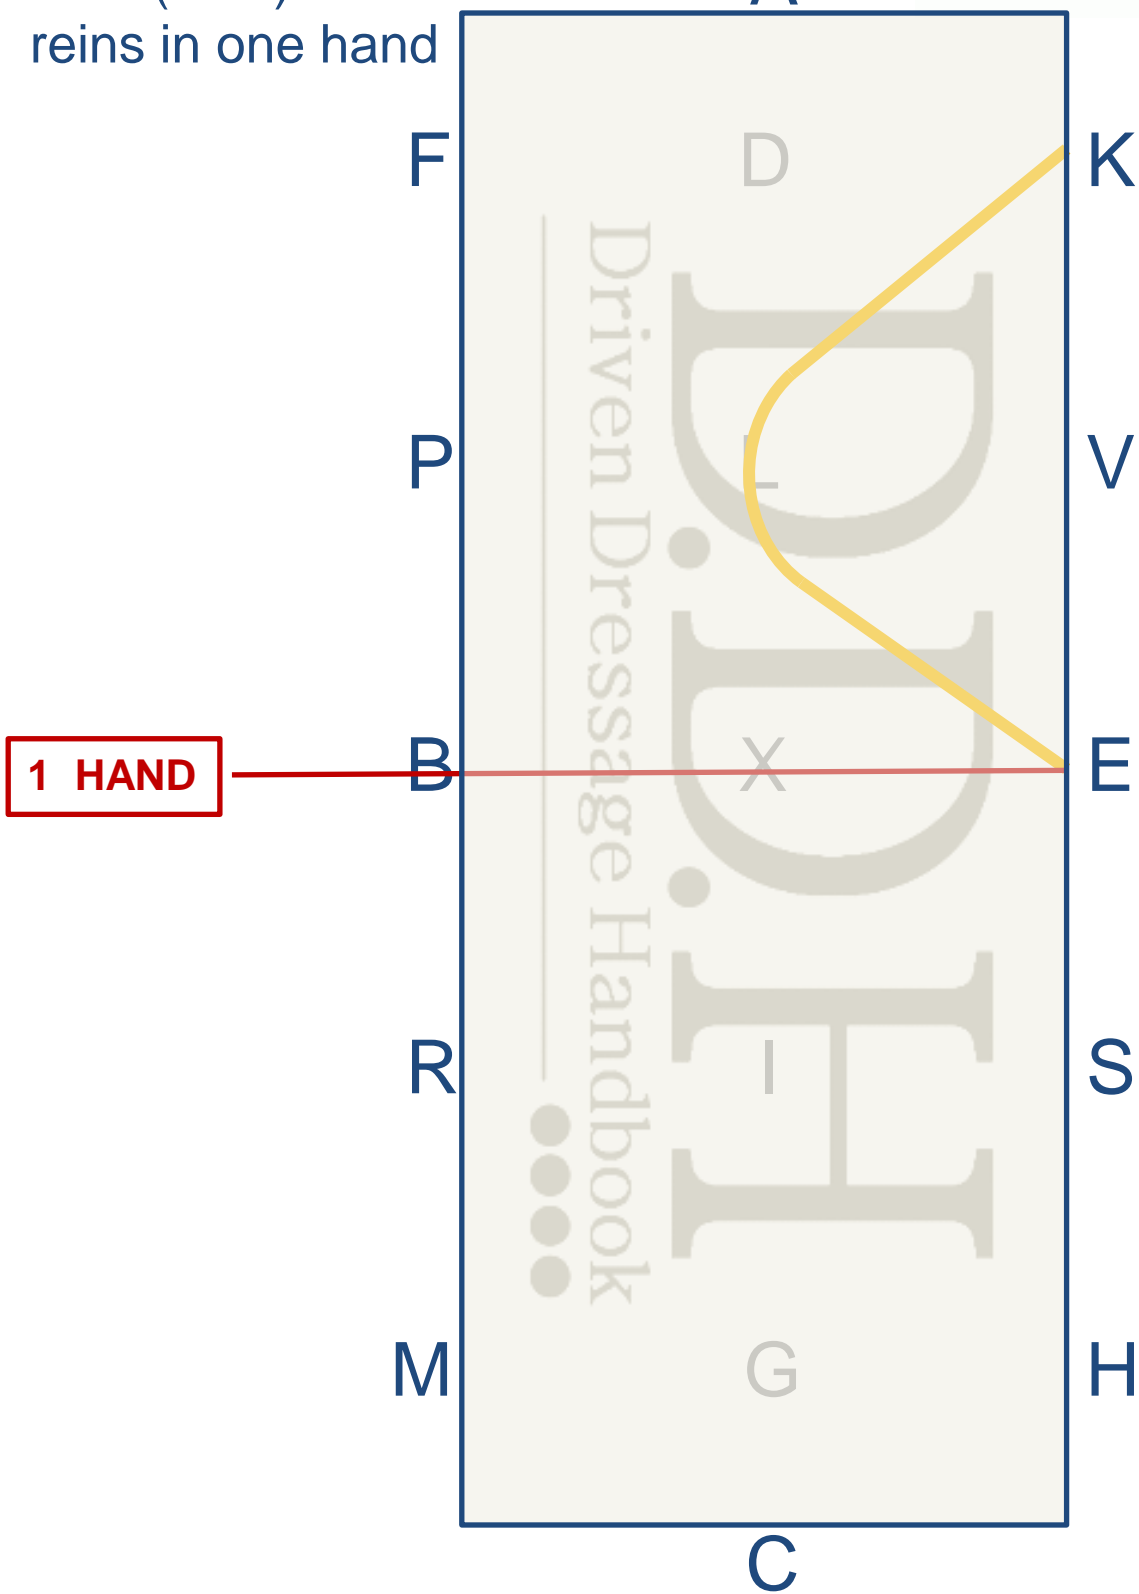

I Collected Canter left

I-C Loop 30m (25m) left

C-H Collected Canter

H-X-F Extended Canter

F-A-K Working Trot

K-E Extended Trot

E-X Collected Trot

X Halt, Driver in center line

X Rein back 6 steps

**X-B** Collected Trot

**B-M** Extended Trot

**M-C-H** Working Trot

**H-E** 10m deviation, reins in one hand  
*(clearly visible one hand)*

E Collected Trot

E-K 20m (15m) deviation  
reins in one hand