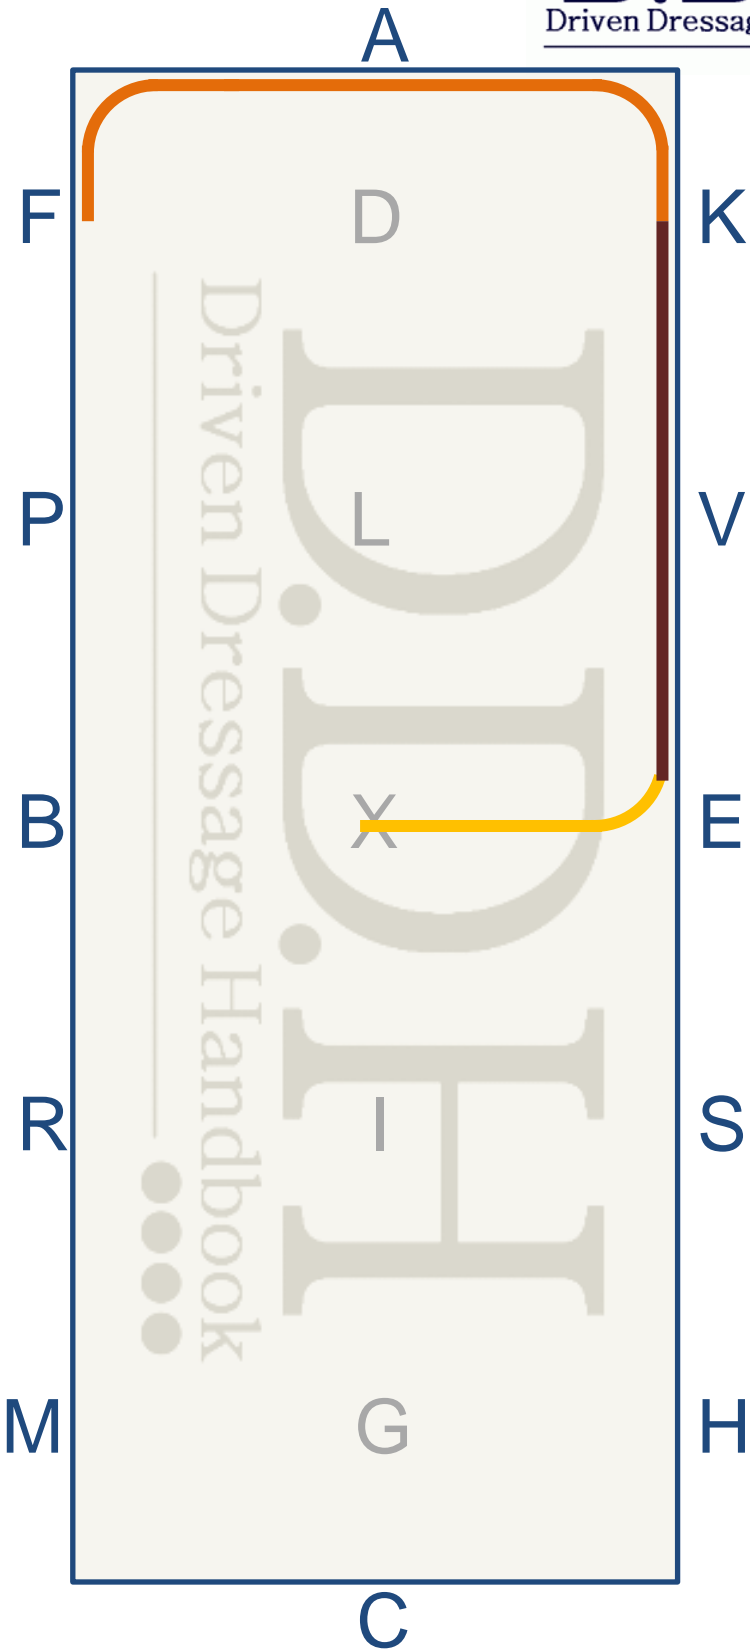

# D-S Diagonal Yield in Working Trot

*Horse parallel to Center line, crossing legs diagonally, right hind direction left front together, with slight flexion to the inside (right)*

**K-A-D** Working Trot

**D-R** Diagonal Yield in Working Trot

*Horse parallel to Center line, crossing legs diagonally, left hind direction right front together, with slight flexion to the inside (left)*

**P-F** Collected Trot

I Collected Canter left

I-C Loop 30m (25m) left

C-H Collected Canter

H-X-F Extended Canter

F-A-K Working Trot

K-E Extended Trot

E-X Collected Trot

X Halt, Driver in center line

X Rein back 6 steps

**X-B** Collected Trot

**B-M** Extended Trot

**M-C-H** Working Trot

**H-E** 10m deviation, reins in one hand  
*(clearly visible one hand)*

E Collected Trot

E-K 20m (15m) deviation  
reins in one hand