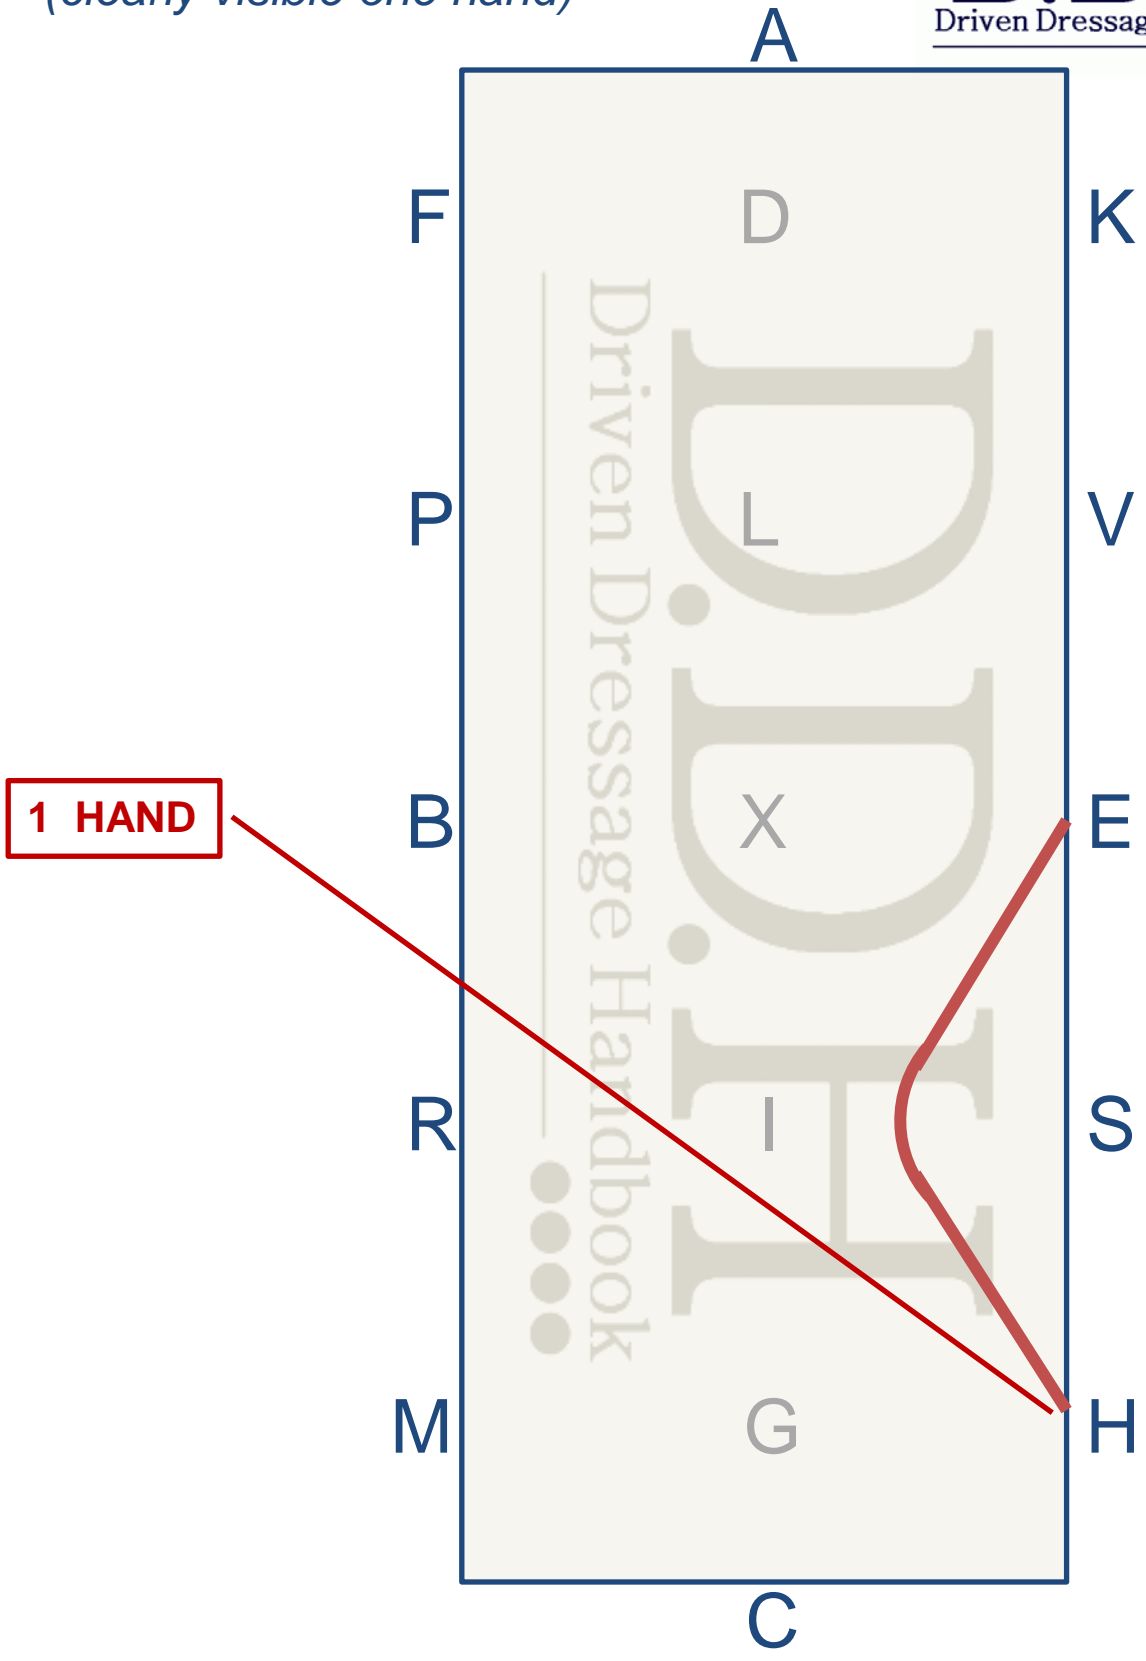

I Collected Canter left

I-C Loop 30m (25m) left

C-H Collected Canter

H-X-F Extended Canter

F-A-K Working Trot

K-E Extended Trot

E-X Collected Trot

X Halt, Driver in center line

X Rein back 6 steps

**X-B** Collected Trot

**B-M** Extended Trot

**M-C-H** Working Trot

**H-E** 10m deviation, reins in one hand  
*(clearly visible one hand)*

E Collected Trot

E-K 20m (15m) deviation  
reins in one hand