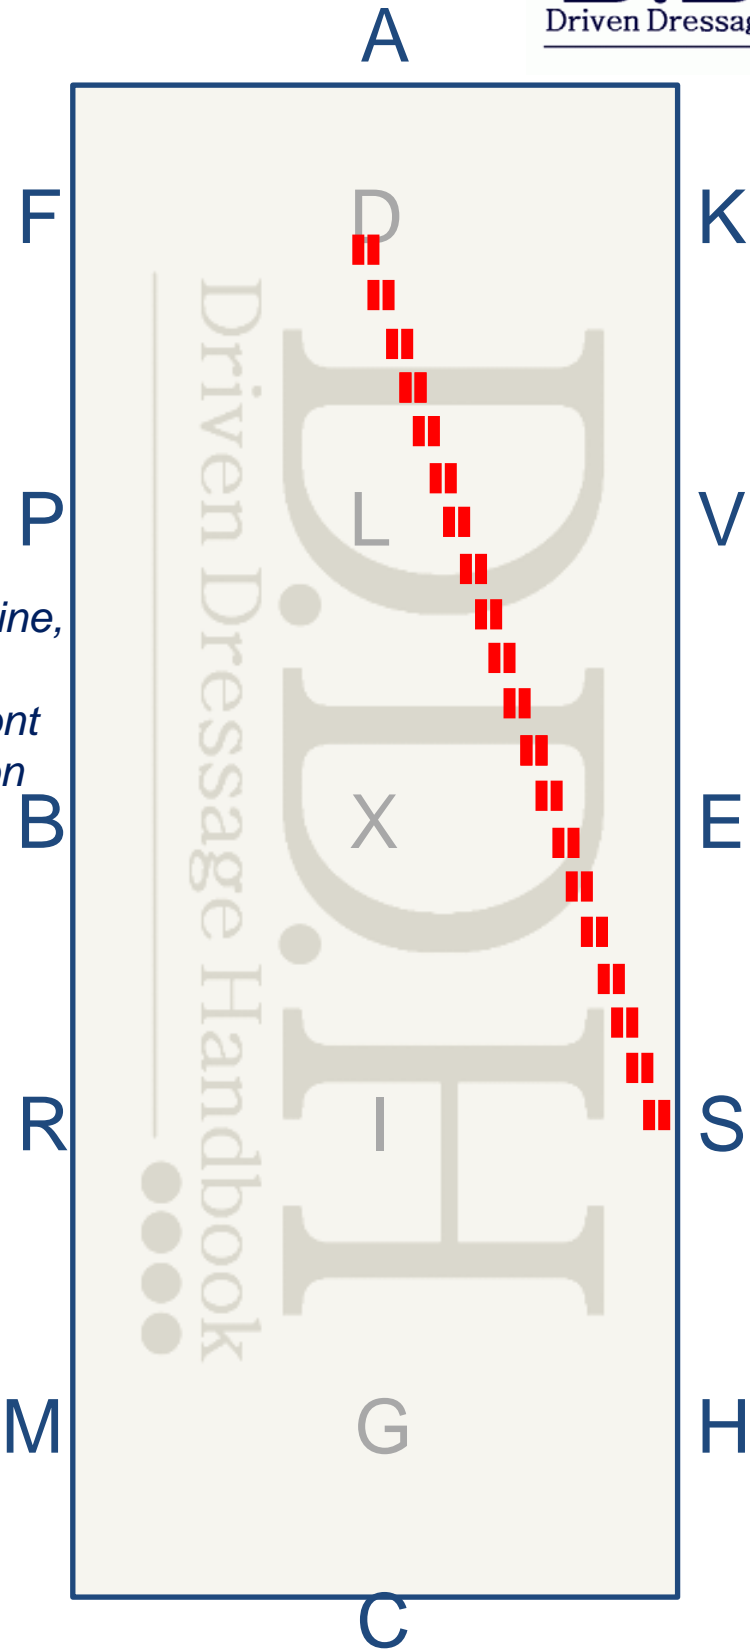

**X-B** Followed by  
Half circle right  
reins in one hand

**B-F** Extended Trot  
reins in one hand

**F-A-D** Working trot  
reins at will

1 HAND

AT WILL

# D-S Diagonal Yield in Working Trot

*Horse parallel to Center line, crossing legs diagonally, right hind direction left front together, with slight flexion to the inside (right)*

**K-A-D** Working Trot

**D-R** Diagonal Yield in Working Trot

*Horse parallel to Center line, crossing legs diagonally, left hind direction right front together, with slight flexion to the inside (left)*

**P-F** Collected Trot