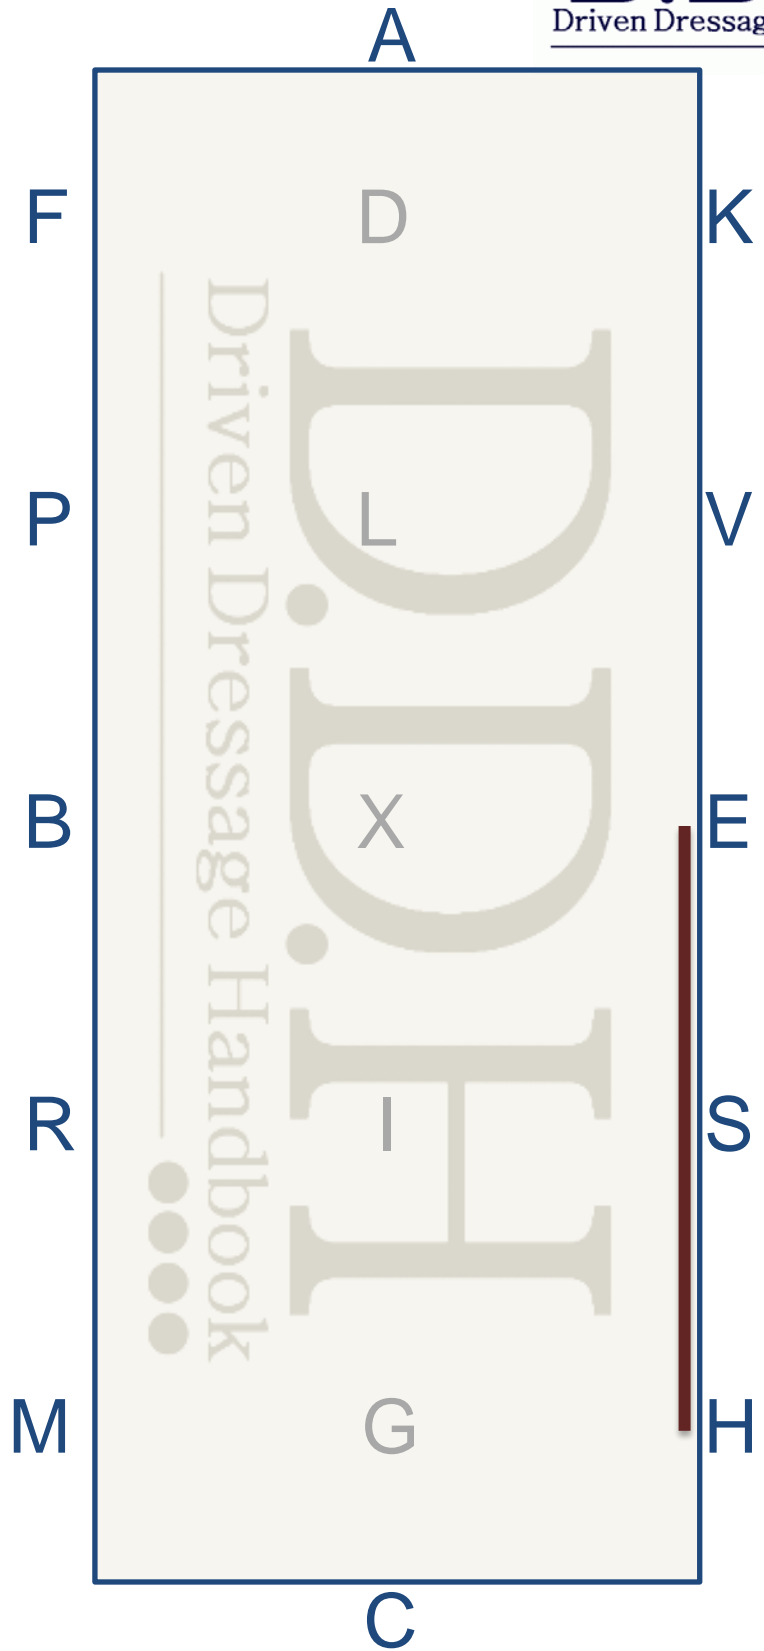

## Horse & Pony Single

*Arena 100m x 40m (or 80m x 40m)*

The authors and publisher of the **D.D.H.** have used their best efforts to prepare this handbook for Driven Dressage.

As far as the authors and publisher are aware, the data and information it contains correspond to the correctness, albeit with it is unable to assume any liability for its accuracy and completeness.

January 2015

A-X Enter at Working Trot

X Halt Salute

1

FEI Driven Dressage - Test 3\* B Horse & Pony Single Test 3\*B HP1

**E-X** Collected Trot  
Half circle left  
reins in one hand  
*(clearly visible one hand)*

**X-B** Followed by  
Half circle right  
reins in one hand

**B-F** Extended Trot  
reins in one hand

**F-A-D** Working trot  
reins at will

1 HAND

AT WILL

# D-S Diagonal Yield in Working Trot

*Horse parallel to Center line, crossing legs diagonally, right hind direction left front together, with slight flexion to the inside (right)*

**K-A-D** Working Trot