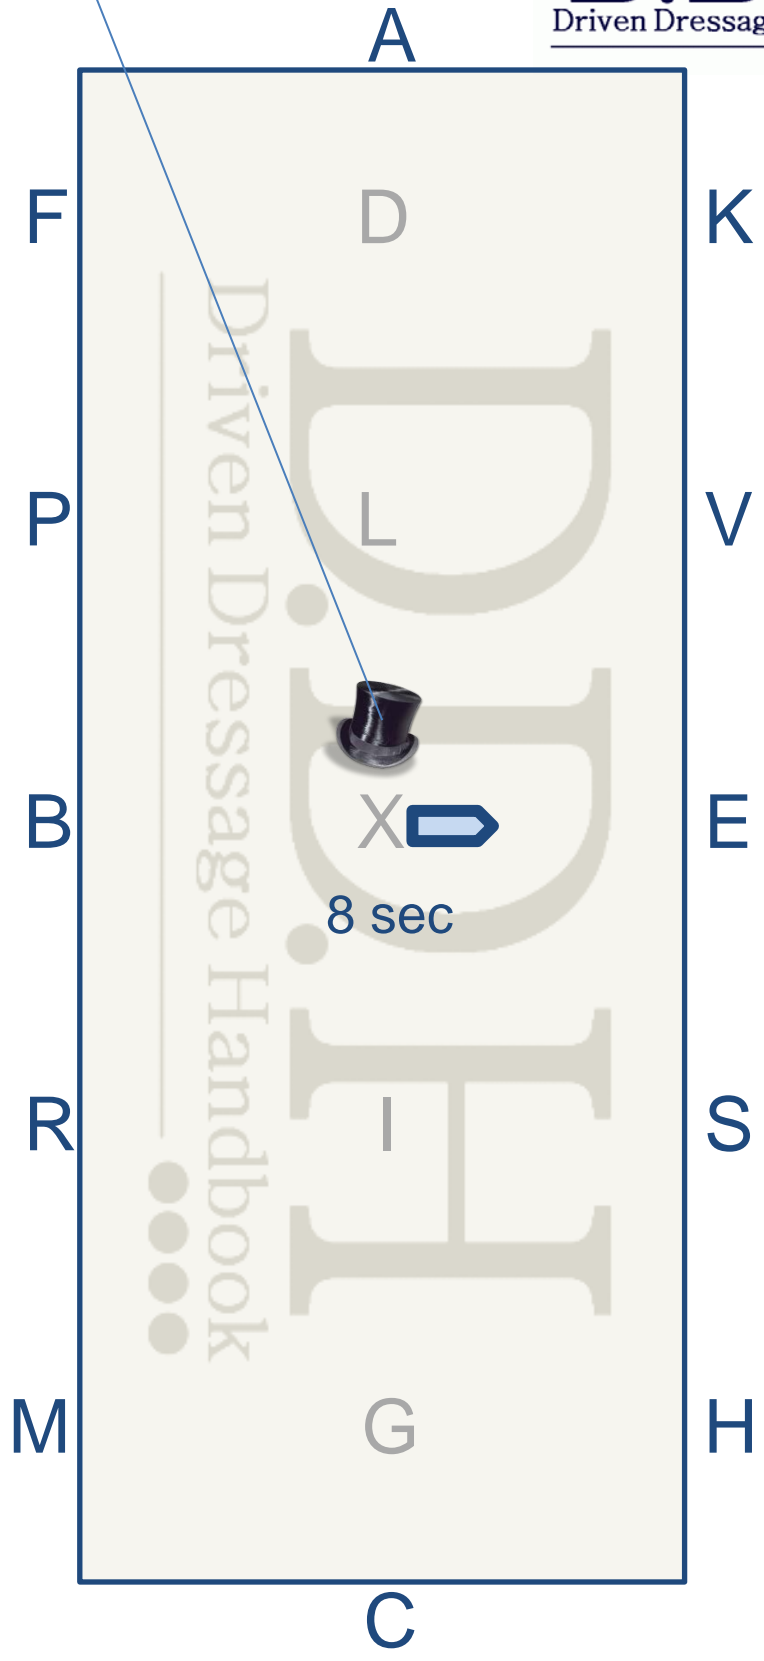

# D-S Diagonal Yield in Working Trot

*Horse parallel to Center line, crossing legs diagonally, right hind direction left front together, with slight flexion to the inside (right)*

**K-A-D** Working Trot

**D-R** Diagonal Yield in Working Trot

*Horse parallel to Center line, crossing legs diagonally, left hind direction right front together, with slight flexion to the inside (left)*

**P-F** Collected Trot

**F-D** Half 20m circle right

**D** Working Canter right

**D-F** Half circle 20m

**F-A** Working Canter

**A-L** Loop 30m (15m)

L Collected Trot  
L-X Loop 20m (15m) left

**X** Halt 8 seconds  
Driver on Center line