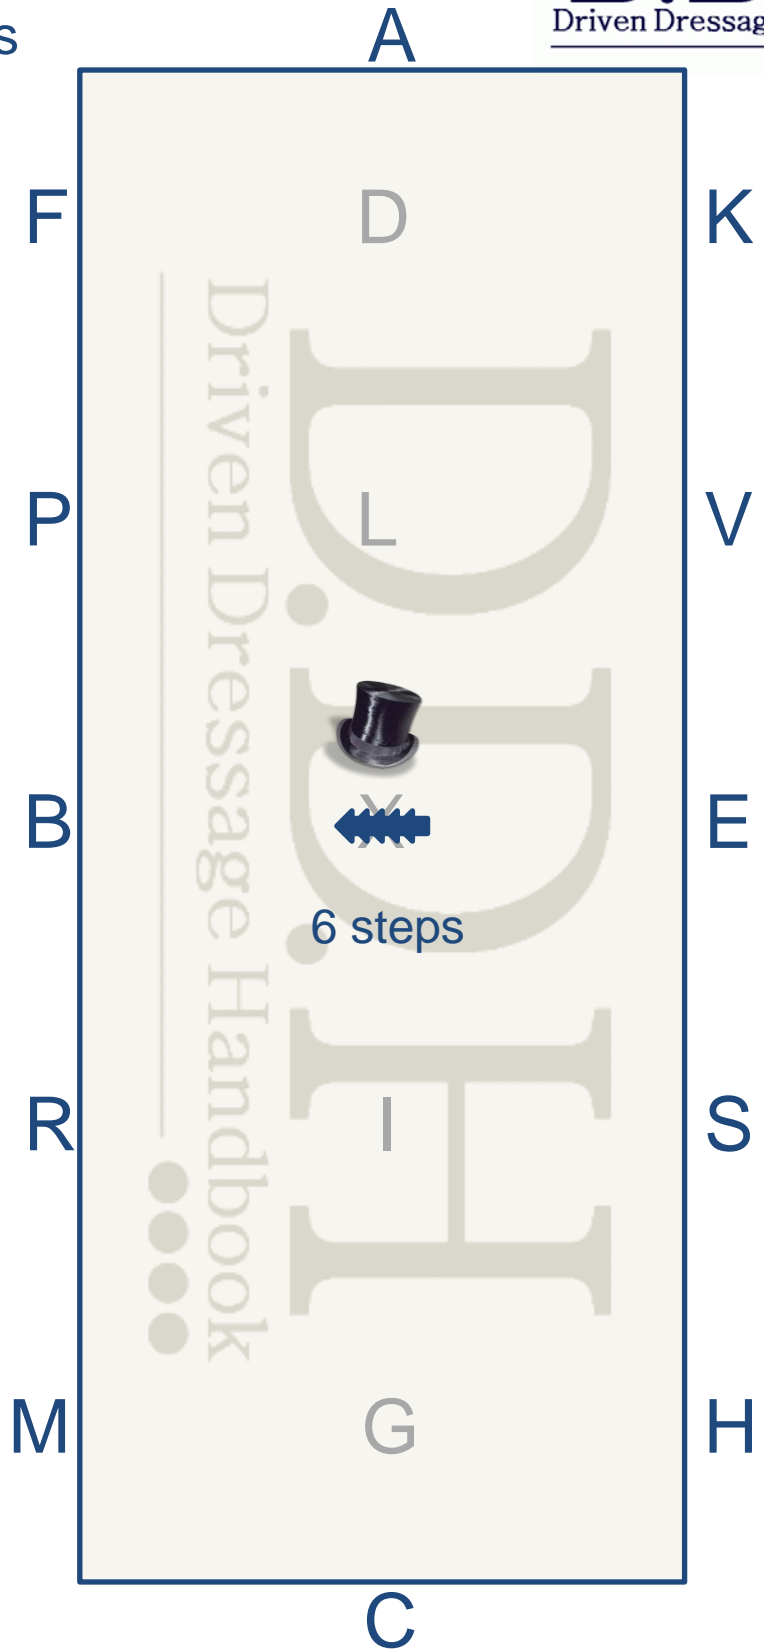

**D-R** Diagonal Yield in Working Trot

*Horse parallel to Center line, crossing legs diagonally, left hind direction right front together, with slight flexion to the inside (left)*

**P-F** Collected Trot

I Collected Canter left

I-C Loop 30m (25m) left

C-H Collected Canter

H-X-F Extended Canter

F-A-K Working Trot

K-E Extended Trot

E-X Collected Trot

X Halt, Driver in center line

X Rein back 6 steps

**X-B** Collected Trot

**B-M** Extended Trot

**M-C-H** Working Trot

**H-E** 10m deviation, reins in one hand  
*(clearly visible one hand)*

E Collected Trot

E-K 20m (15m) deviation  
reins in one hand