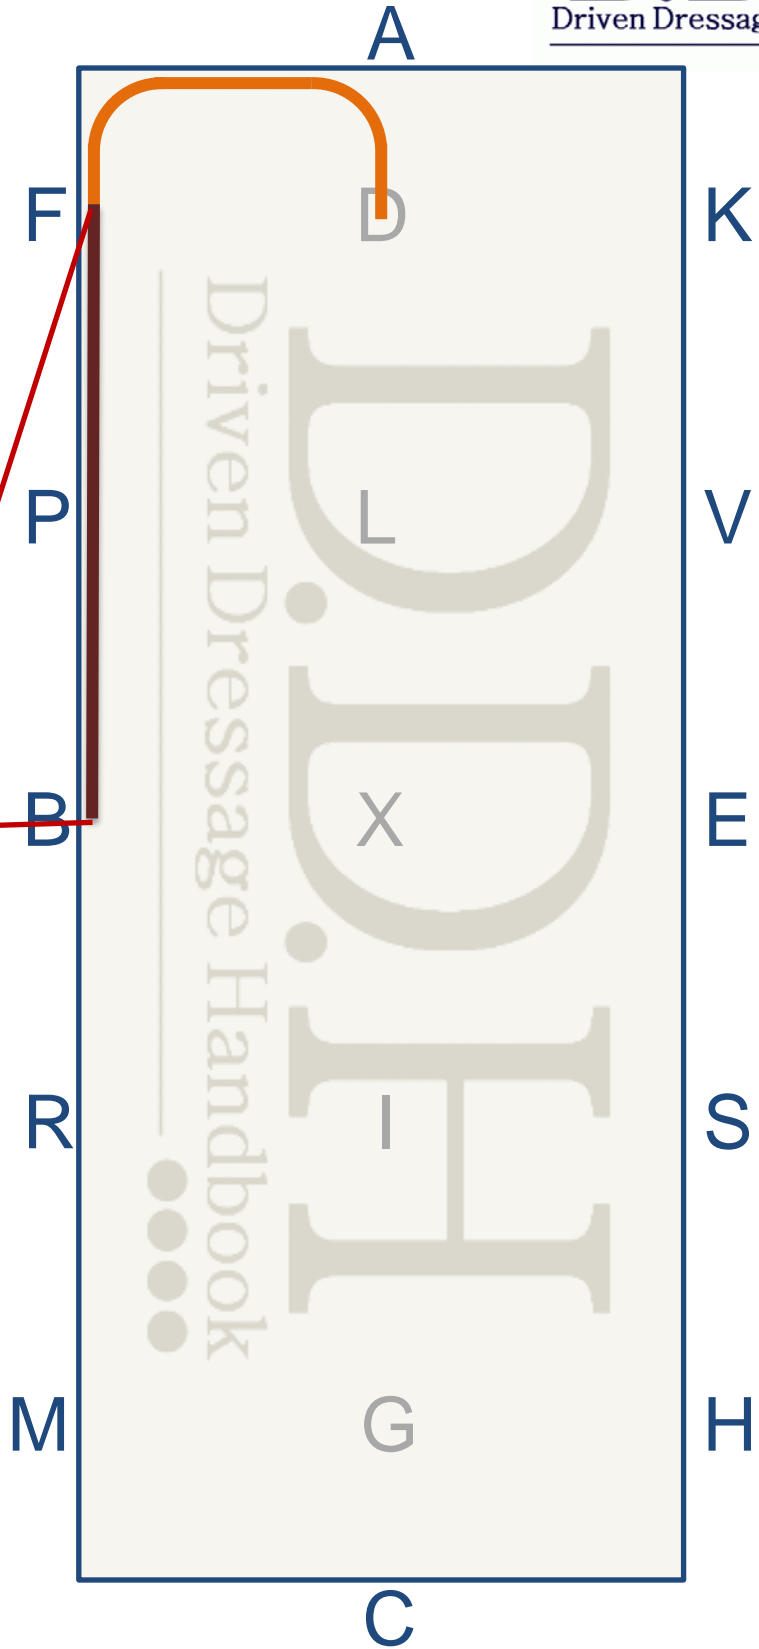

**X-B** Followed by  
Half circle right  
reins in one hand

**B-F** Extended Trot  
reins in one hand

**F-A-D** Working trot  
reins at will

1 HAND

AT WILL

# D-S Diagonal Yield in Working Trot

*Horse parallel to Center line, crossing legs diagonally, right hind direction left front together, with slight flexion to the inside (right)*

**K-A-D** Working Trot

**D-R** Diagonal Yield in Working Trot

*Horse parallel to Center line, crossing legs diagonally, left hind direction right front together, with slight flexion to the inside (left)*

**P-F** Collected Trot