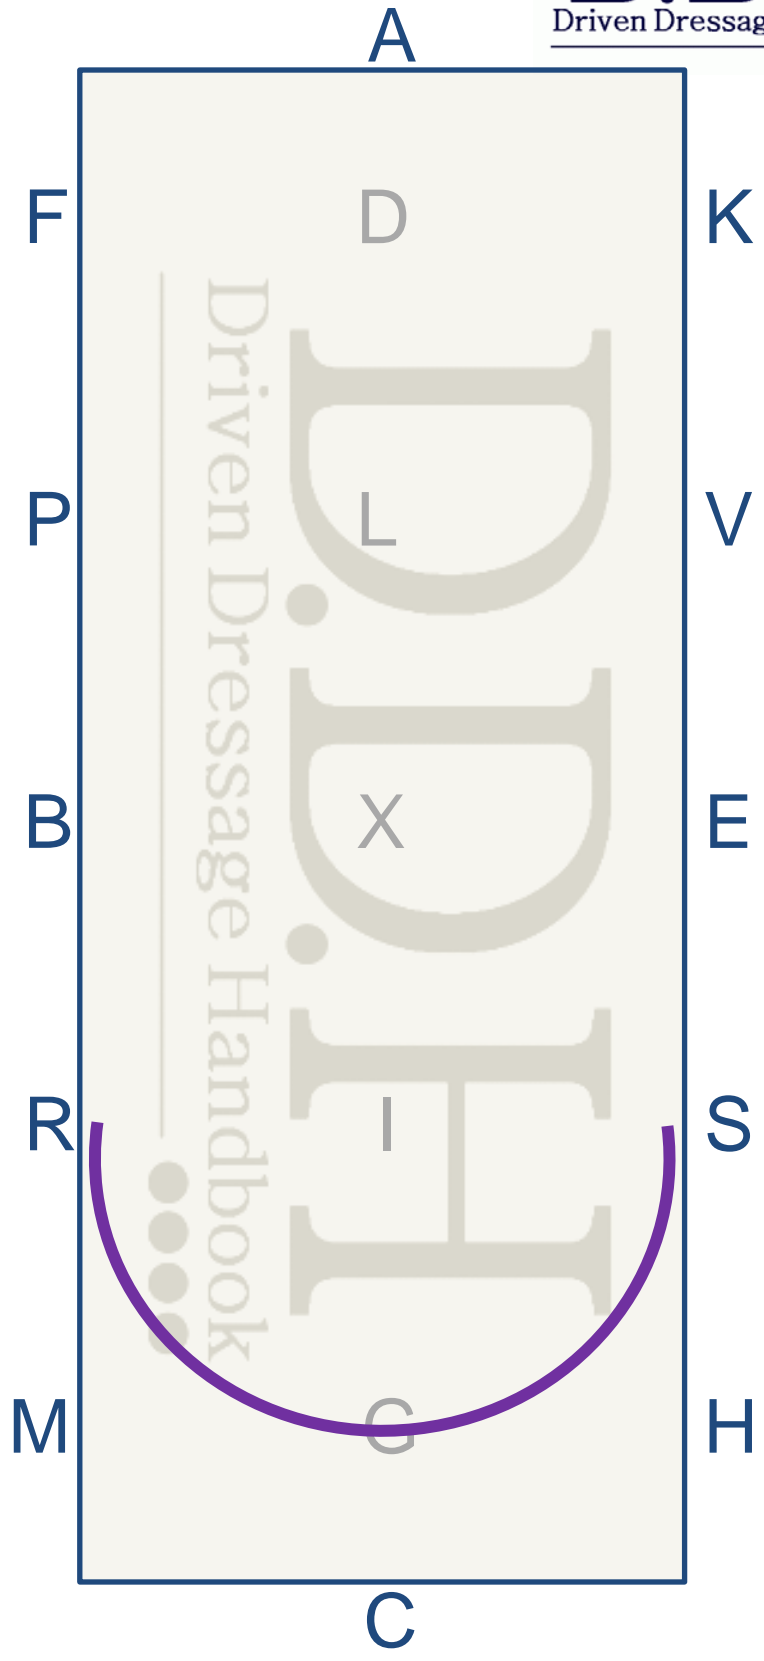

**X-B** Followed by  
Half circle right  
reins in one hand

**B-F** Extended Trot  
reins in one hand

**F-A-D** Working trot  
reins at will

1 HAND

AT WILL

# D-S Diagonal Yield in Working Trot

*Horse parallel to Center line, crossing legs diagonally, right hind direction left front together, with slight flexion to the inside (right)*

**K-A-D** Working Trot

**D-R** Diagonal Yield in Working Trot

*Horse parallel to Center line, crossing legs diagonally, left hind direction right front together, with slight flexion to the inside (left)*

**P-F** Collected Trot