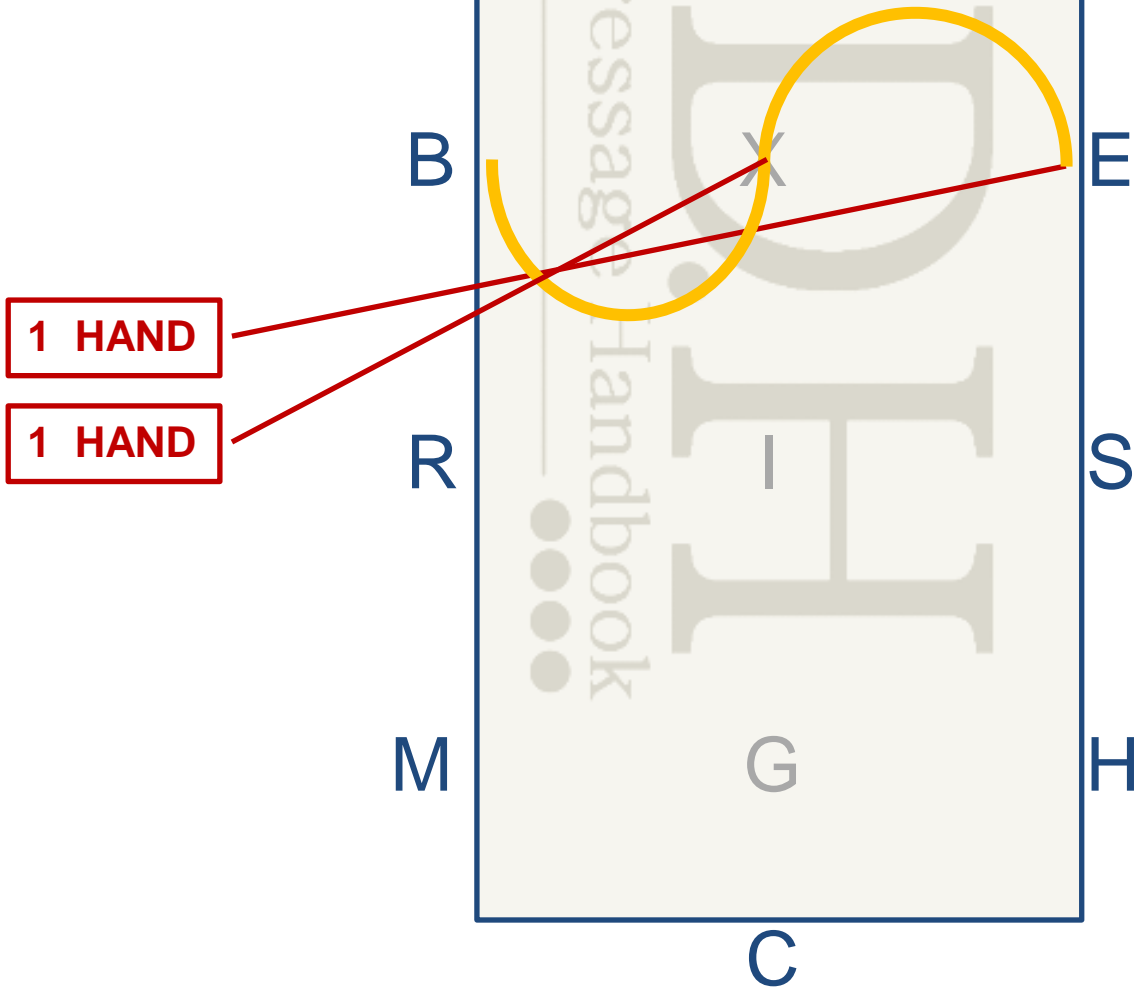

January 2015

A-X Enter at Working Trot

X Halt Salute

1

FEI Driven Dressage - Test 3\* B Horse & Pony Single Test 3\*B HP1

**E-X** Collected Trot  
Half circle left  
reins in one hand  
*(clearly visible one hand)*

**X-B** Followed by  
Half circle right  
reins in one hand

**B-F** Extended Trot  
reins in one hand

**F-A-D** Working trot  
reins at will

1 HAND

AT WILL

# D-S Diagonal Yield in Working Trot

*Horse parallel to Center line, crossing legs diagonally, right hind direction left front together, with slight flexion to the inside (right)*

**K-A-D** Working Trot