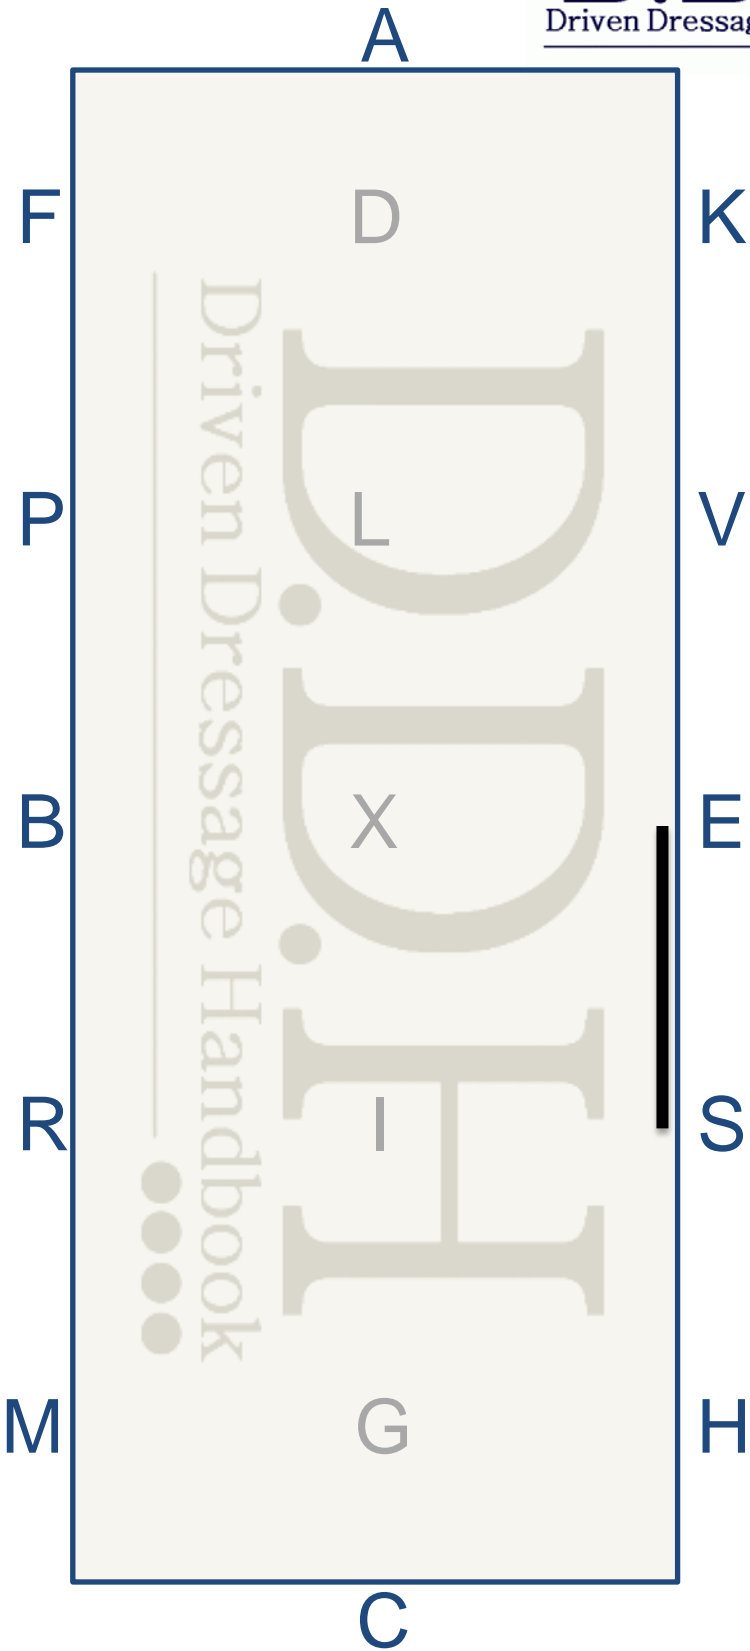

**X-B** Followed by  
Half circle right  
reins in one hand

**B-F** Extended Trot  
reins in one hand

**F-A-D** Working trot  
reins at will

1 HAND

AT WILL

# D-S Diagonal Yield in Working Trot

*Horse parallel to Center line, crossing legs diagonally, right hind direction left front together, with slight flexion to the inside (right)*

**K-A-D** Working Trot

**D-R** Diagonal Yield in Working Trot

*Horse parallel to Center line, crossing legs diagonally, left hind direction right front together, with slight flexion to the inside (left)*

**P-F** Collected Trot