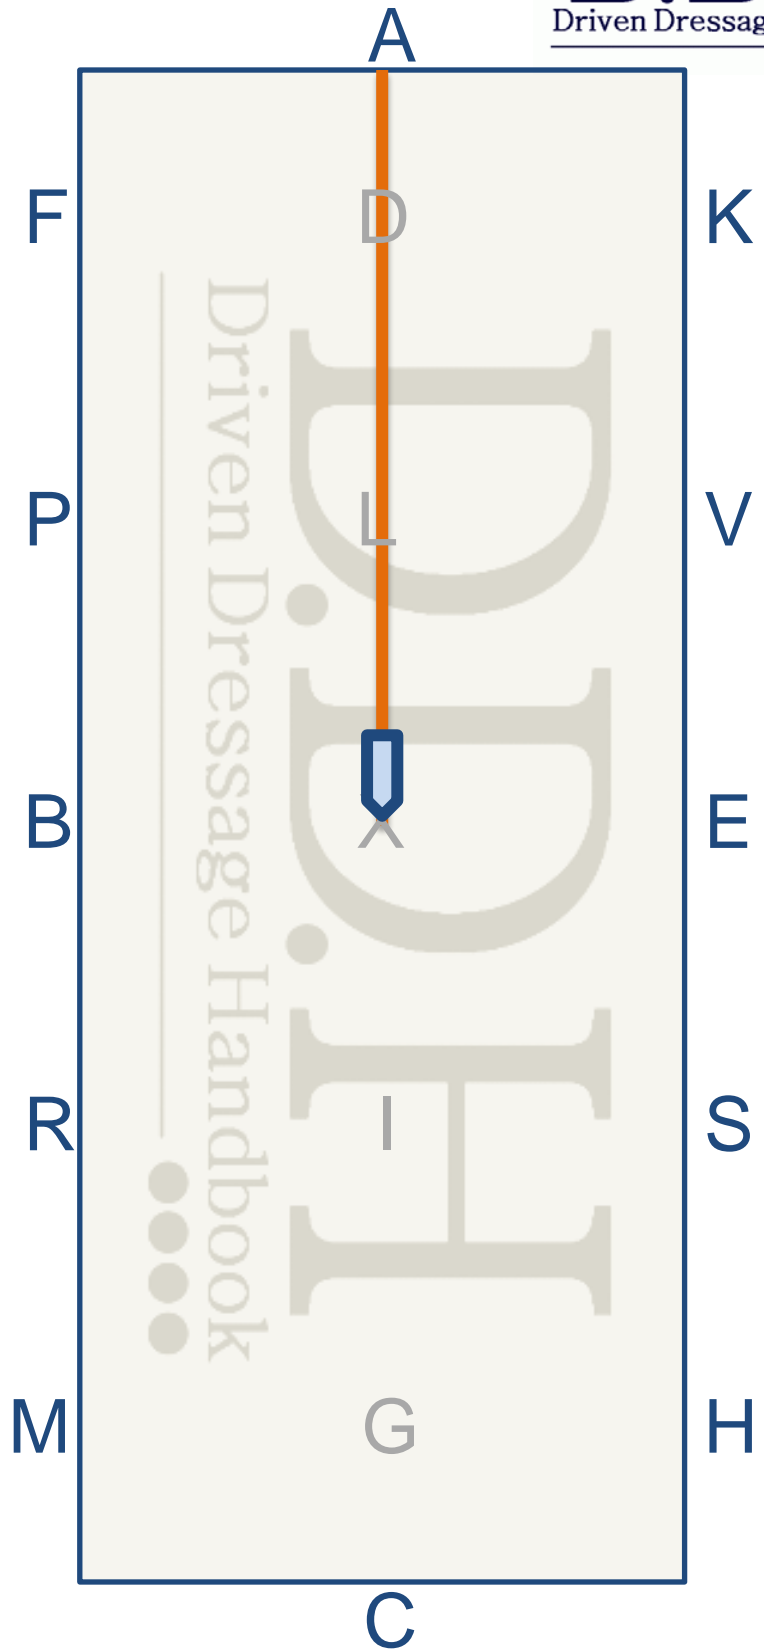

## Horse & Pony Single

*Arena 100m x 40m (or 80m x 40m)*

The authors and publisher of the **D.D.H.** have used their best efforts to prepare this handbook for Driven Dressage.

As far as the authors and publisher are aware, the data and information it contains correspond to the correctness, albeit with it is unable to assume any liability for its accuracy and completeness.

January 2015

A-X Enter at Working Trot

X Halt Salute

1

FEI Driven Dressage - Test 3\* B Horse & Pony Single Test 3\*B HP1

**E-X** Collected Trot  
Half circle left  
reins in one hand  
*(clearly visible one hand)*

# D-S Diagonal Yield in Working Trot

*Horse parallel to Center line, crossing legs diagonally, right hind direction left front together, with slight flexion to the inside (right)*

**K-A-D** Working Trot

**D-R** Diagonal Yield in Working Trot

*Horse parallel to Center line, crossing legs diagonally, left hind direction right front together, with slight flexion to the inside (left)*

**P-F** Collected Trot